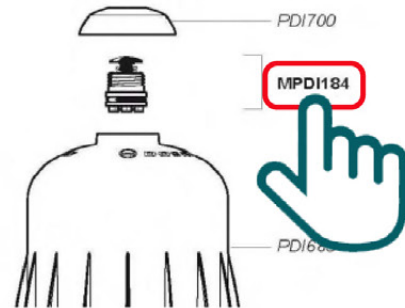

DOCUMENT INSTRUCTIONS

- Click on a part #, to visit item page
- Click arrow back from item page, to return to this document