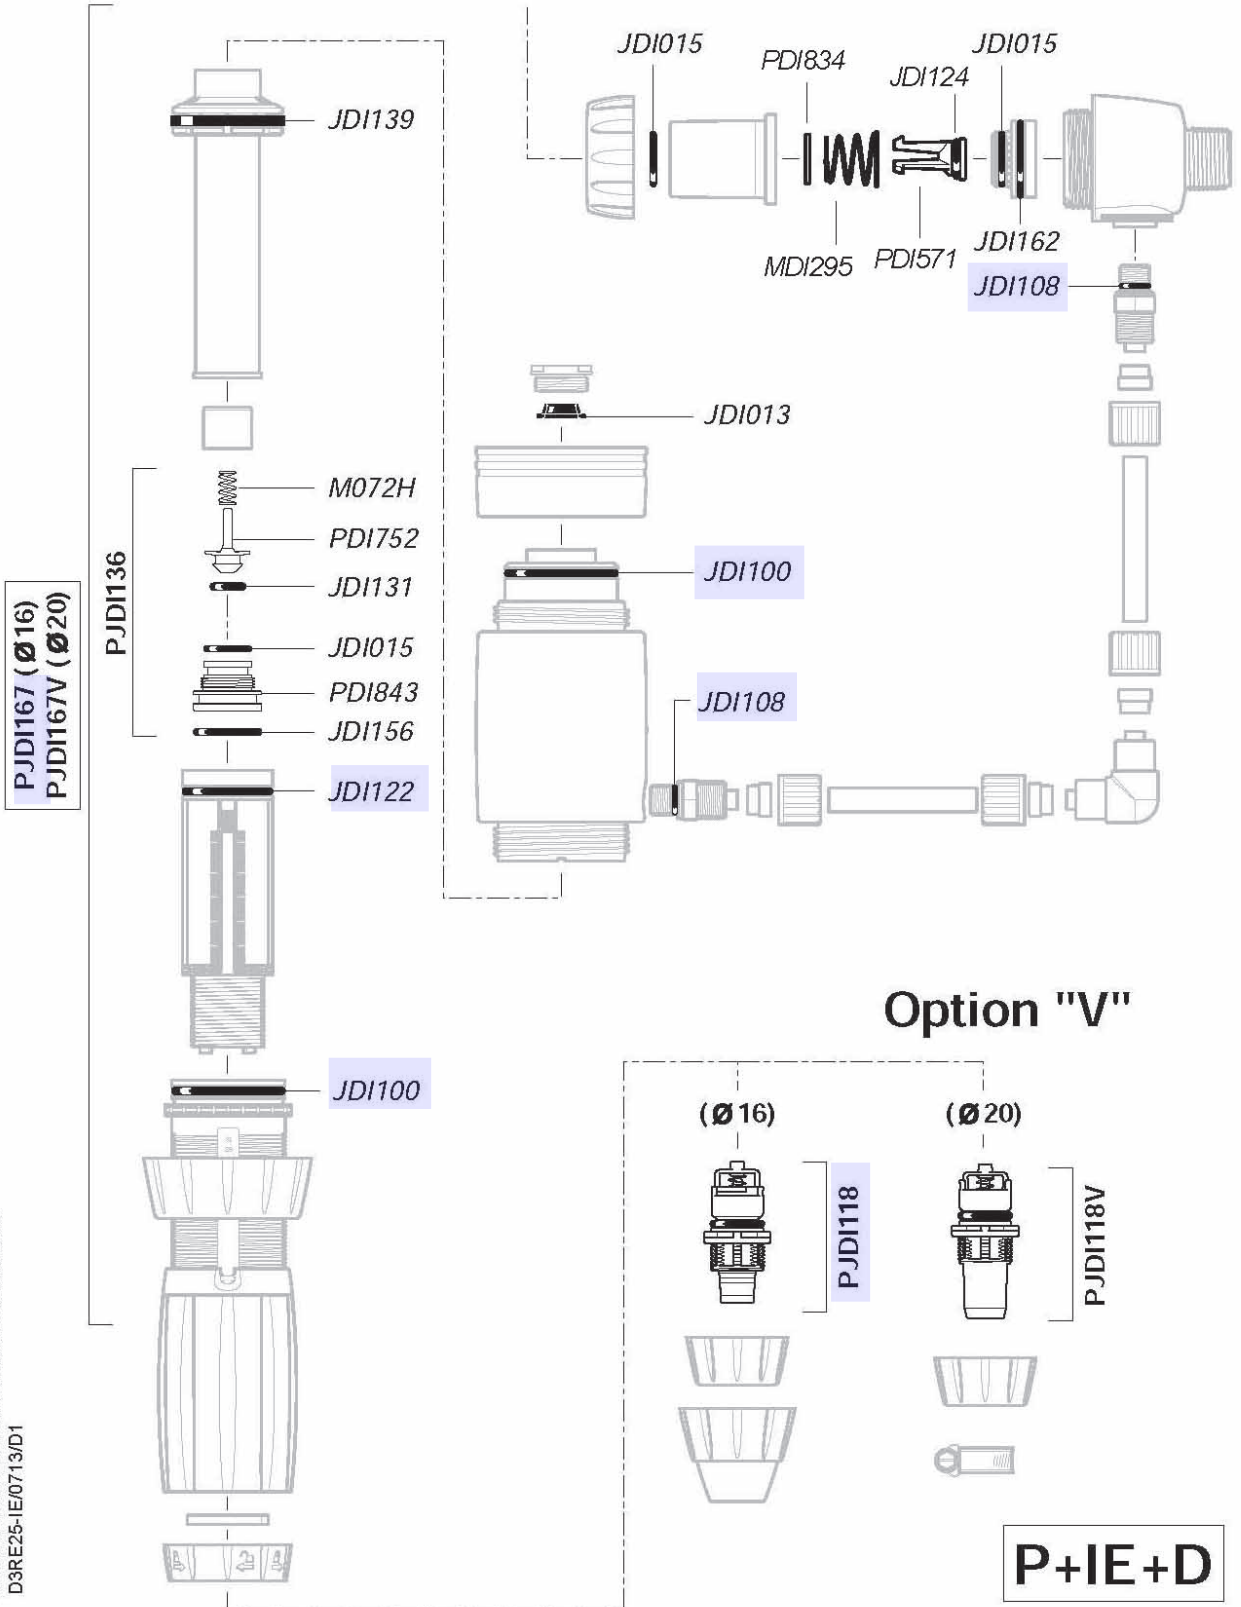

D14MZ520

For serial numbers greater than
13400000 up to 16290362

2 m³/h - 5 - 20%
9 GPM - 1:20 - 1:5
0.5 - 4 bar
7 - 57 psi

© DOSATRON INTERNATIONAL S.A.S. 2013
D3RE25-IE0713/D1

P+IE+D