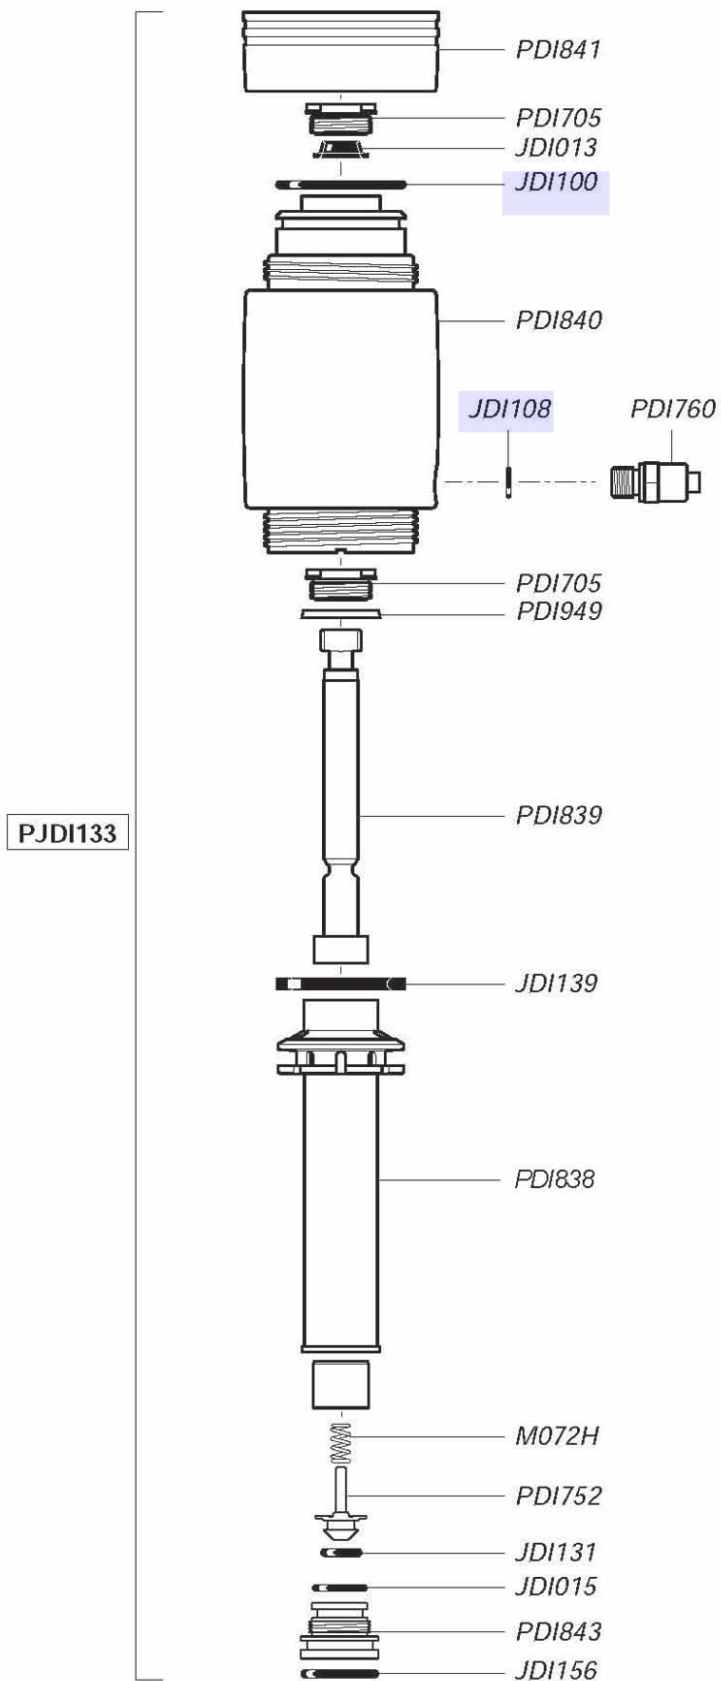

DOSATRON®

WATER POWERED DOSING TECHNOLOGY

D14MZ520 - 9 GPM SERIAL # 13400000 TO 16290362 INTERACTIVE SCHEMATICS

UNIT SPECIFICATIONS

- 1:20 - 1:5
- 7 - 57 PSI
- 3/4" NPT Connection

SUGGESTED INSTALLATION

- 200 mesh/80 micron water filter prior to the unit
- One-way check valve down-stream from the unit for water hammer protection

D14MZ520

For serial numbers greater than
13400000 up to 16290362

2 m³/h - 5 - 20%
9 GPM - 1:20 - 1:5
0.5 - 4 bar
7 - 57 psi

© DOSATRON INTERNATIONAL S.A.S. 2013
D3RE25-IE/0713/D1

Seal Kit Part #: **PJDI167**
Seal Kit Part #: **PJDI167V**

D14MZ520

For serial numbers greater than
13400000 up to 16290362

2 m³/h - 5 - 20%
9 GPM - 1:20 - 1:5
0.5 - 4 bar
7 - 57 psi

© DOSATRON INTERNATIONAL S.A.S. 2013
D3RE25-IE/0713/D1

C+M

D14MZ520

For serial numbers greater than
13400000 up to 16290362

2 m³/h - 5 - 20%
9 GPM - 1:20 - 1:5
0.5 - 4 bar
7 - 57 psi

D14MZ520

For serial numbers greater than
13400000 up to 16290362

2 m³/h - 5 - 20%
9 GPM - 1:20 - 1:5
0.5 - 4 bar
7 - 57 psi

© DOSATRON INTERNATIONAL S.A.S. 2013
D3RE25-1E/0713/D1