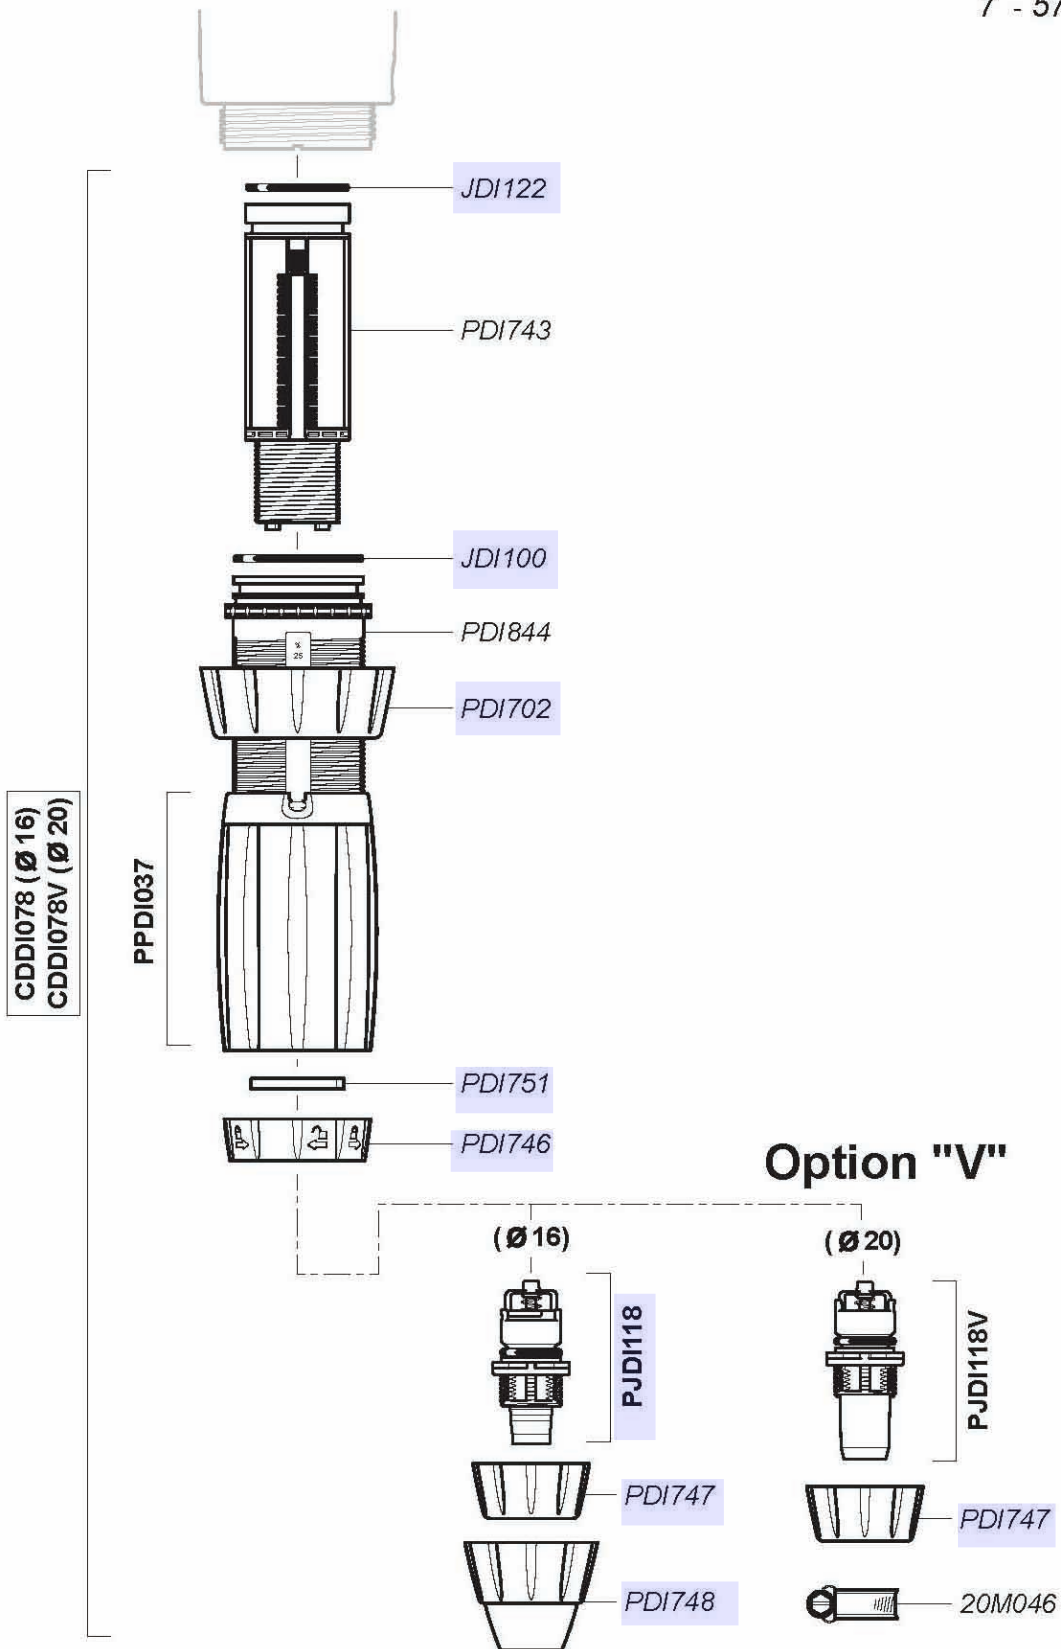

DOSATRON®

WATER POWERED DOSING TECHNOLOGY

D14MZ520 - 9 GPM SERIAL # 13400000 TO 16290362 INTERACTIVE SCHEMATICS

UNIT SPECIFICATIONS

- 1:20 - 1:5
- 7 - 57 PSI
- 3/4" NPT Connection

SUGGESTED INSTALLATION

- 200 mesh/80 micron water filter prior to the unit
- One-way check valve down-stream from the unit for water hammer protection

2 m³/h - 5 - 20%
9 GPM - 1:20 - 1:5
0.5 - 4 bar
7 - 57 psi

D14MZ520

For serial numbers greater than
13400000 up to 16290362

2 m³/h - 5 - 20%
9 GPM - 1:20 - 1:5
0.5 - 4 bar
7 - 57 psi

© DOSATRON INTERNATIONAL S.A.S. 2013
D3RE25-1E/0713/D1

D14MZ520

For serial numbers greater than
13400000 up to 16290362

2 m³/h - 5 - 20%
9 GPM - 1:20 - 1:5
0.5 - 4 bar
7 - 57 psi

D14MZ520

For serial numbers greater than
13400000 up to 16290362

2 m³/h - 5 - 20%
9 GPM - 1:20 - 1:5
0.5 - 4 bar
7 - 57 psi

2 m³/h - 5 - 20%
9 GPM - 1:20 - 1:5
0.5 - 4 bar
7 - 57 psi

© DOSATRON INTERNATIONAL S.A.S. 2013
D3RE25-IE/0713/D1

D14MZ520

For serial numbers greater than
13400000 up to 16290362

2 m³/h - 5 - 20%
9 GPM - 1:20 - 1:5
0.5 - 4 bar
7 - 57 psi