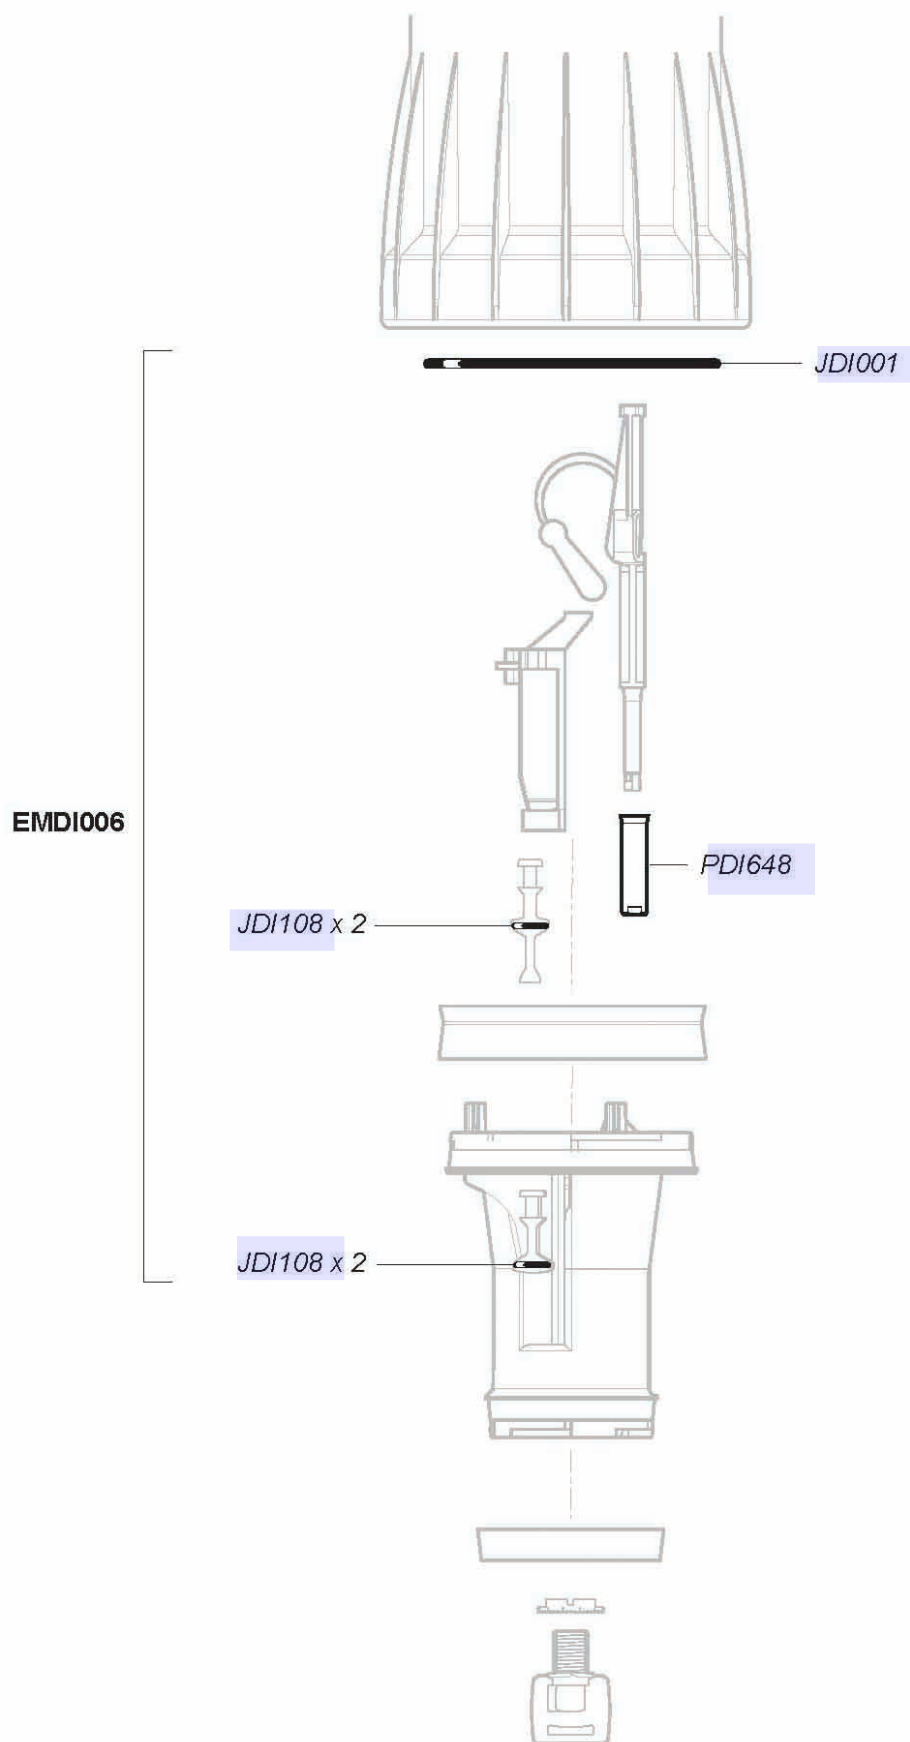

DOSATRON®

WATER POWERED DOSING TECHNOLOGY

D14MZ520 - 9 GPM SERIAL # 13400000 TO 16290362 INTERACTIVE SCHEMATICS

UNIT SPECIFICATIONS

- 1:20 - 1:5
- 7 - 57 PSI
- 3/4" NPT Connection

SUGGESTED INSTALLATION

- 200 mesh/80 micron water filter prior to the unit
- One-way check valve down-stream from the unit for water hammer protection

D14MZ520

For serial numbers greater than
13400000 up to 16290362

2 m³/h - 5 - 20%
9 GPM - 1:20 - 1:5
0.5 - 4 bar
7 - 57 psi

© DOSATRON INTERNATIONAL S.A.S. 2013
D3RE25-IE/0713/D1

C+M

D14MZ520

For serial numbers greater than
13400000 up to 16290362

2 m³/h - 5 - 20%
9 GPM - 1:20 - 1:5
0.5 - 4 bar
7 - 57 psi

D14MZ520

For serial numbers greater than
13400000 up to 16290362

2 m³/h - 5 - 20%
9 GPM - 1:20 - 1:5
0.5 - 4 bar
7 - 57 psi

© DOSATRON INTERNATIONAL S.A.S. 2013
D3RE25-1E/0713/D1