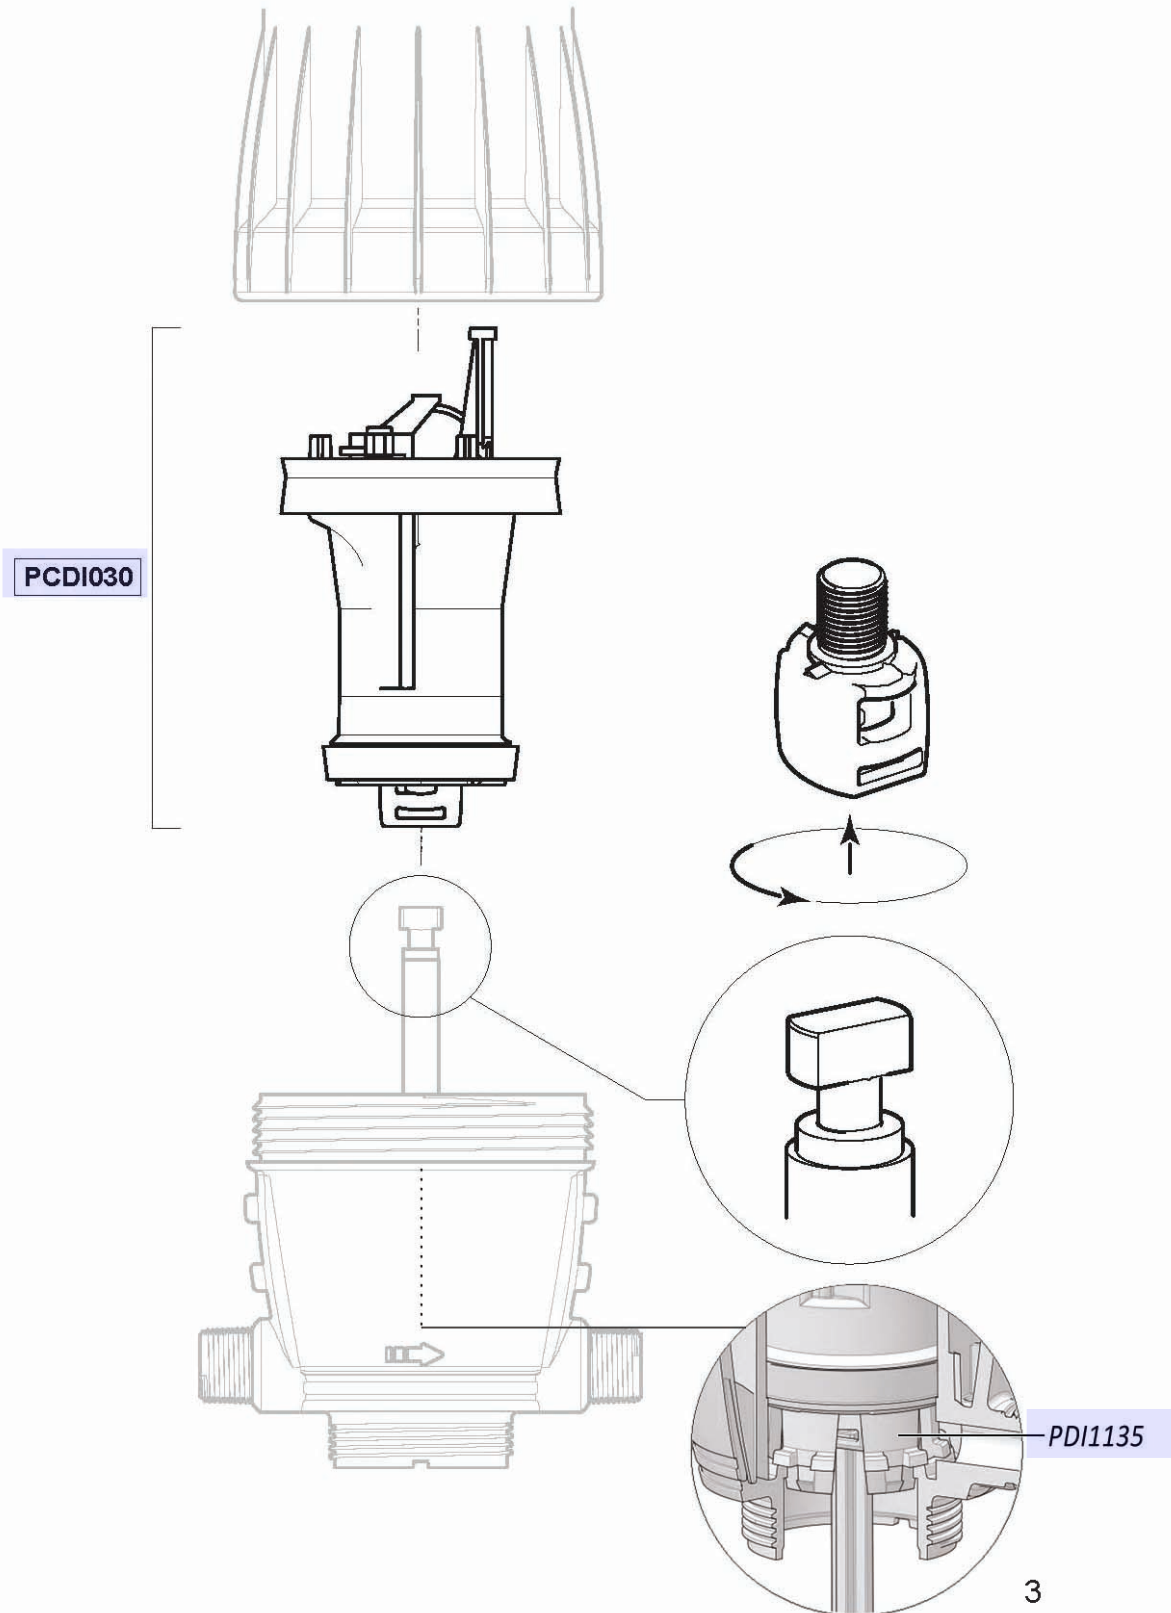

D14MZ520

For serial numbers greater than
13400000 up to 16290362

2 m³/h - 5 - 20%
9 GPM - 1:20 - 1:5
0.5 - 4 bar
7 - 57 psi