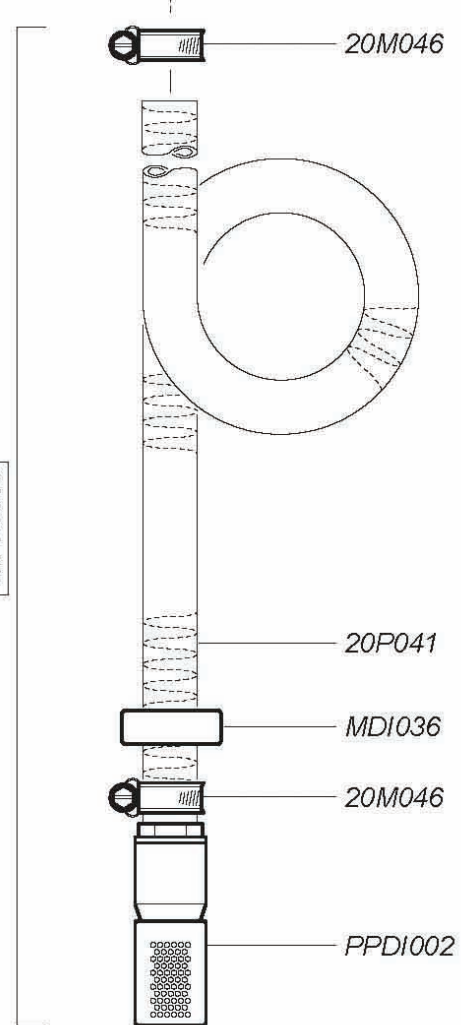

© DOSATRON INTERNATIONAL S.A.S. 2013
D3RE25-IE0713/D1

A