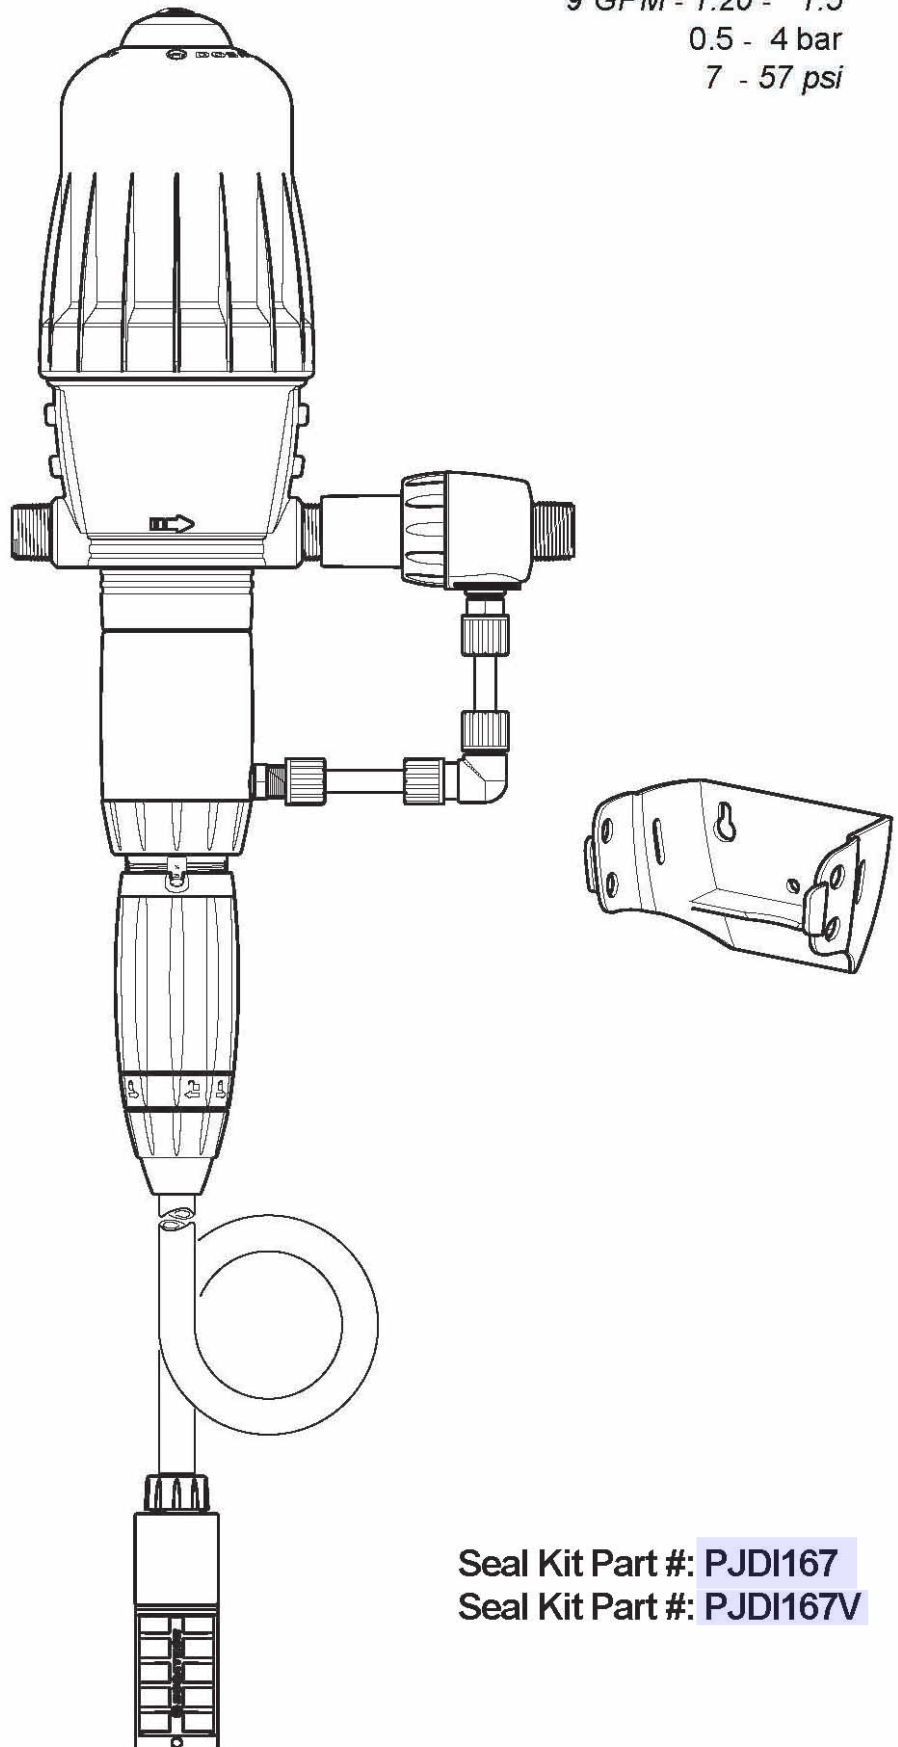

DOSATRON®

WATER POWERED DOSING TECHNOLOGY

D14MZ520 - 9 GPM SERIAL # 13400000 TO 16290362 INTERACTIVE SCHEMATICS

UNIT SPECIFICATIONS

- 1:20 - 1:5
- 7 - 57 PSI
- 3/4" NPT Connection

SUGGESTED INSTALLATION

- 200 mesh/80 micron water filter prior to the unit
- One-way check valve down-stream from the unit for water hammer protection

SUGGESTED MAINTENANCE

- Injection Seal Kit
Part #: [PJDI167](#)
For yearly maintenance

DOCUMENT INSTRUCTIONS

- Click on a part #, to visit item page
- Click arrow back from item page, to return to this document

D14MZ520

For serial numbers greater than
13400000 up to 16290362

2 m³/h - 5 - 20%
9 GPM - 1:20 - 1:5
0.5 - 4 bar
7 - 57 psi

© DOSATRON INTERNATIONAL S.A.S. 2013
D3RE25-IE/0713/D1

Seal Kit Part #: **PJDI167**
Seal Kit Part #: **PJDI167V**