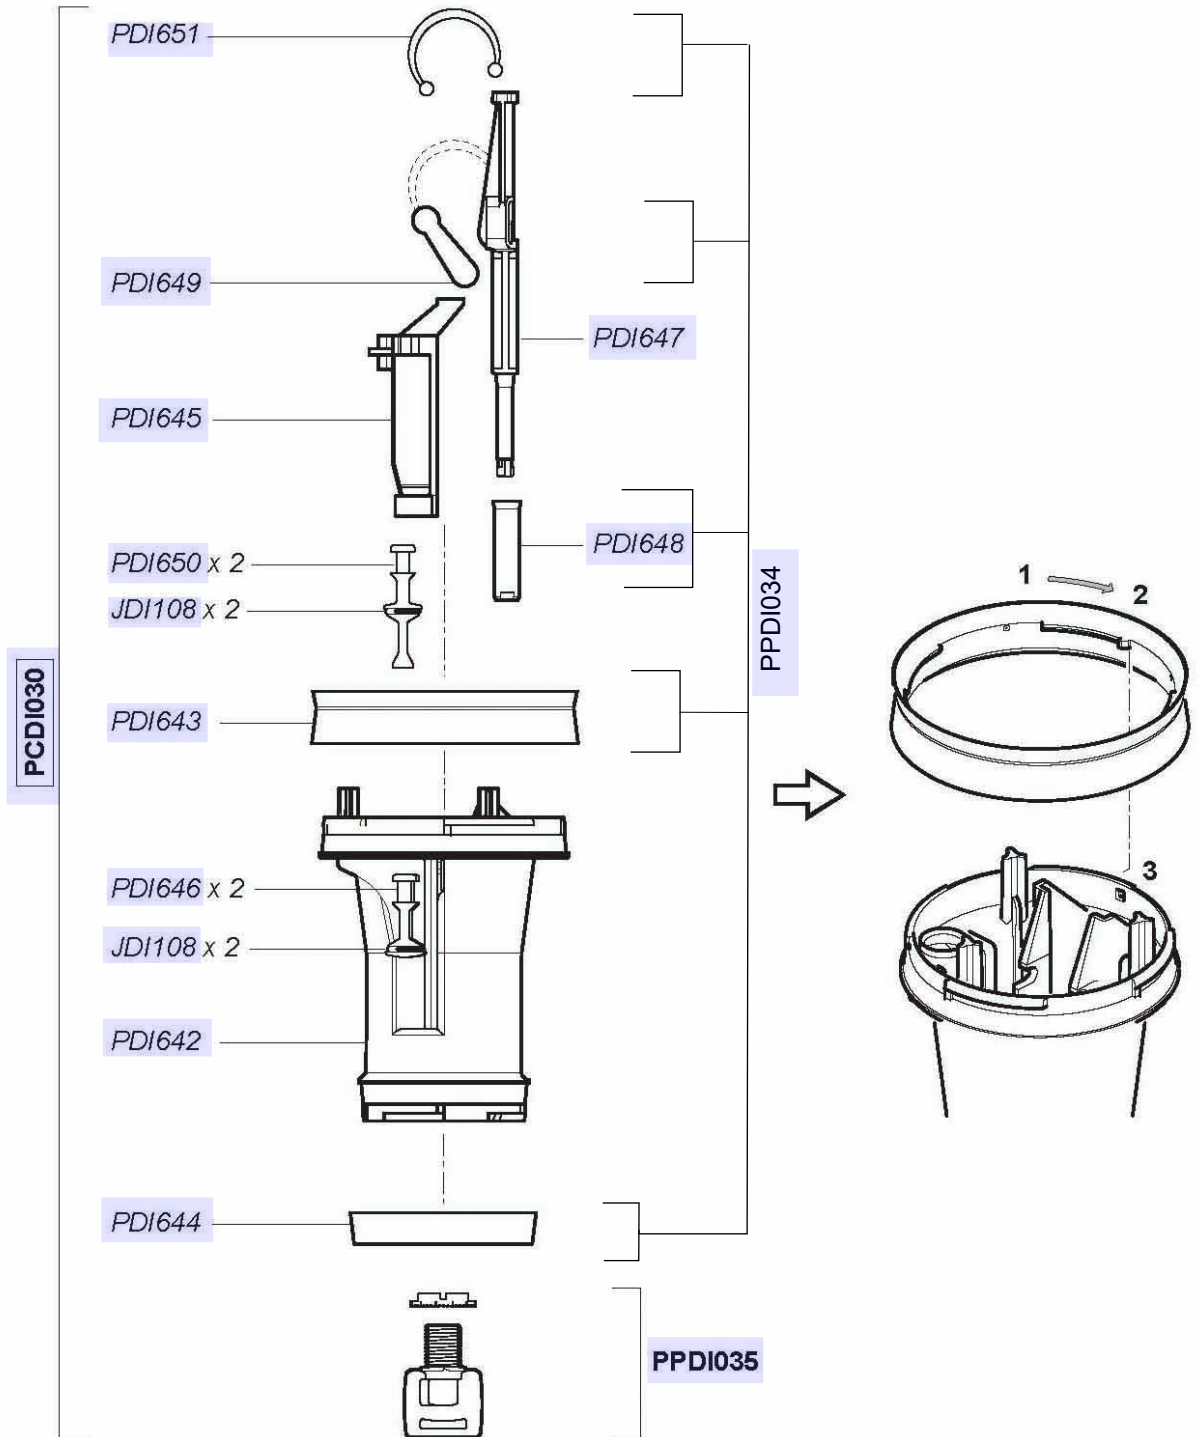

D14MZ520

For serial numbers greater than
13400000 up to 16290362

2 m³/h - 5 - 20%
9 GPM - 1:20 - 1:5
0.5 - 4 bar
7 - 57 psi

© DOSATRON INTERNATIONAL S.A.S. 2013
D3RE25-IE/0713/D1

C+M