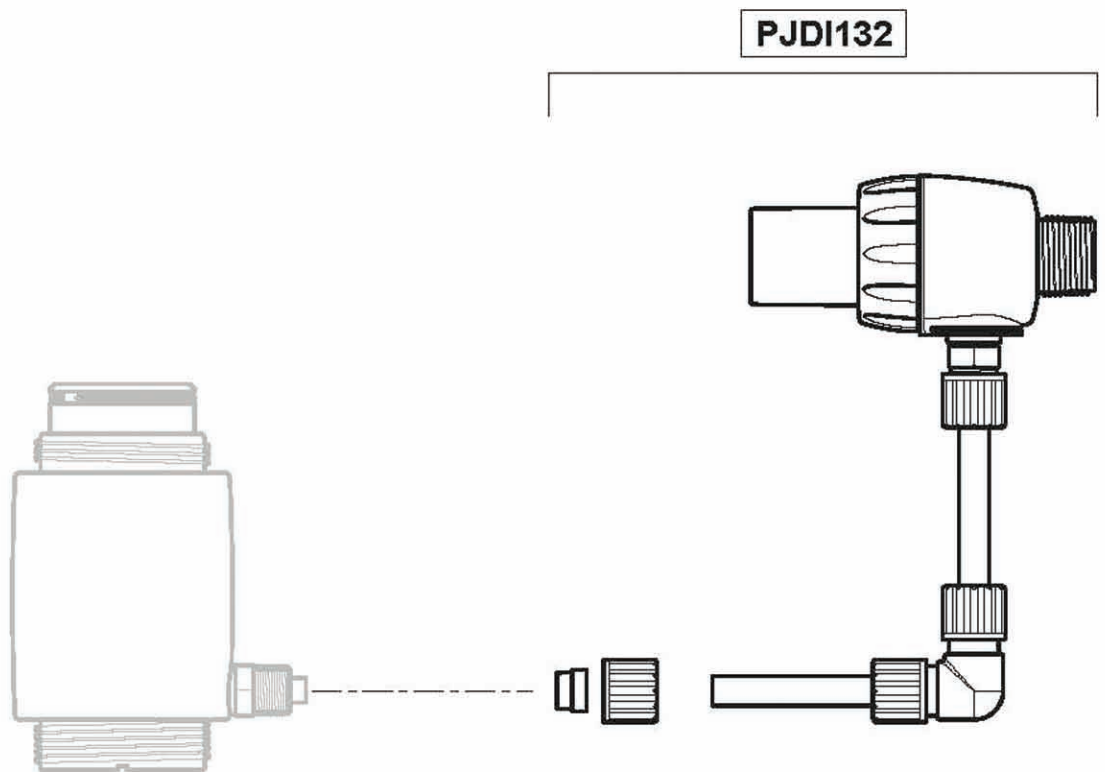

D14MZ520

For serial numbers greater than
13400000 up to 16290362

2 m³/h - 5 - 20%
9 GPM - 1:20 - 1:5
0.5 - 4 bar
7 - 57 psi