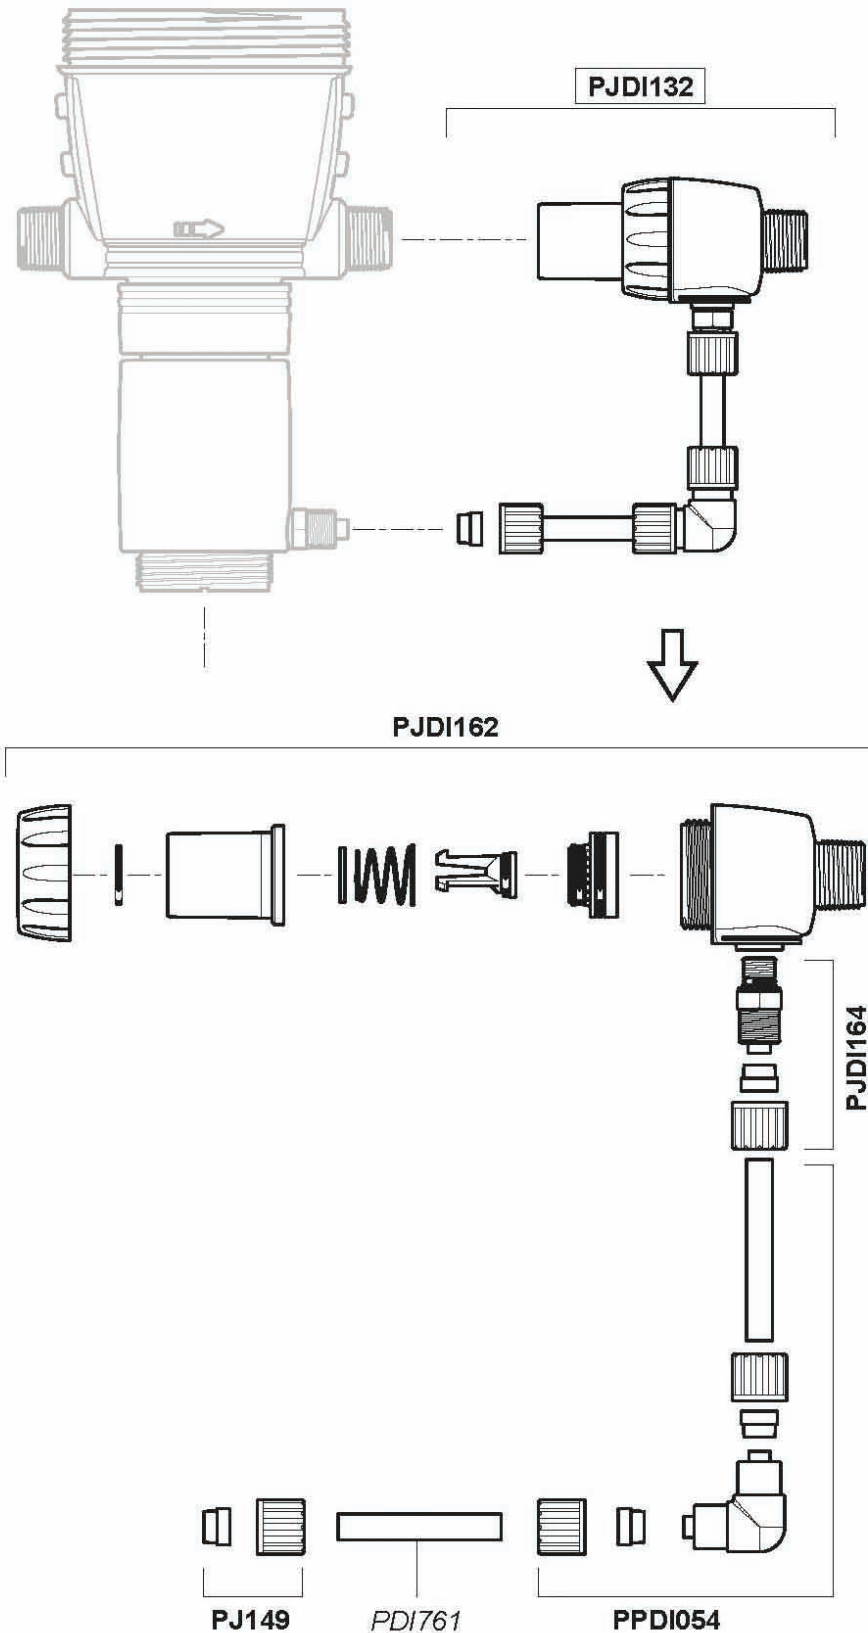

DOSATRON®

WATER POWERED DOSING TECHNOLOGY

D14MZ520 - 9 GPM SERIAL # 13400000 TO 16290362 INTERACTIVE SCHEMATICS

UNIT SPECIFICATIONS

- 1:20 - 1:5
- 7 - 57 PSI
- 3/4" NPT Connection

SUGGESTED INSTALLATION

- 200 mesh/80 micron water filter prior to the unit
- One-way check valve down-stream from the unit for water hammer protection

D14MZ520

For serial numbers greater than
13400000 up to 16290362

2 m³/h - 5 - 20%
9 GPM - 1:20 - 1:5
0.5 - 4 bar
7 - 57 psi

D14MZ520

For serial numbers greater than
13400000 up to 16290362

2 m³/h - 5 - 20%
9 GPM - 1:20 - 1:5
0.5 - 4 bar
7 - 57 psi