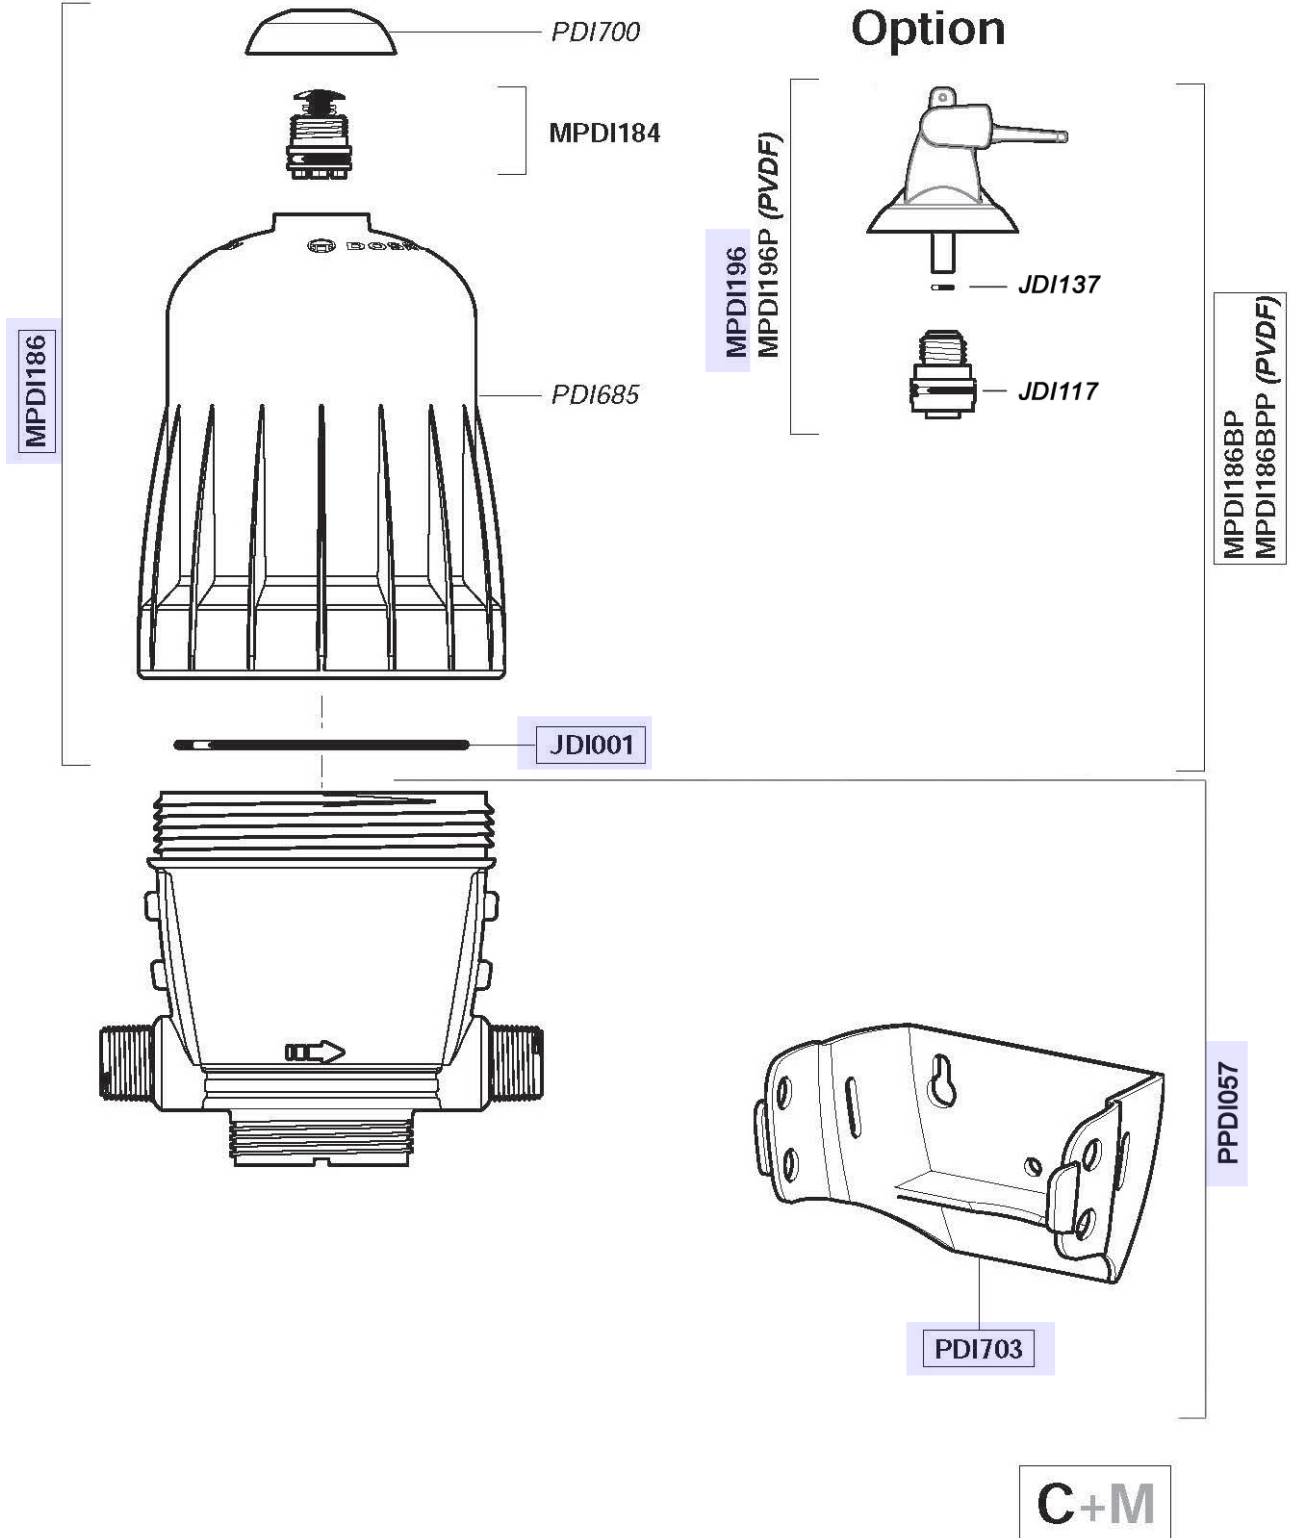

D14MZ520

For serial numbers greater than
13400000 up to 16290362

2 m³/h - 5 - 20%
9 GPM - 1:20 - 1:5
0.5 - 4 bar
7 - 57 psi