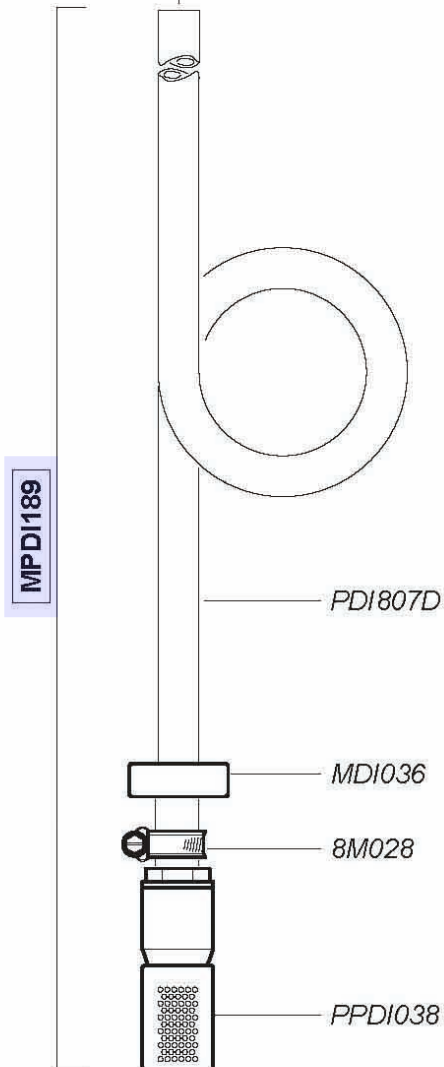

DOSATRON®

WATER POWERED DOSING TECHNOLOGY

D14MZ520 - 9 GPM SERIAL # 13400000 TO 16290362 INTERACTIVE SCHEMATICS

UNIT SPECIFICATIONS

- 1:20 - 1:5
- 7 - 57 PSI
- 3/4" NPT Connection

SUGGESTED INSTALLATION

- 200 mesh/80 micron water filter prior to the unit
- One-way check valve down-stream from the unit for water hammer protection

D14MZ520

For serial numbers greater than
13400000 up to 16290362

2 m³/h - 5 - 20%
9 GPM - 1:20 - 1:5
0.5 - 4 bar
7 - 57 psi

D14MZ520

For serial numbers greater than
13400000 up to 16290362

2 m³/h - 5 - 20%
9 GPM - 1:20 - 1:5
0.5 - 4 bar
7 - 57 psi

2 m³/h - 5 - 20%
9 GPM - 1:20 - 1:5
0.5 - 4 bar
7 - 57 psi

© DOSATRON INTERNATIONAL S.A.S. 2013
D3RE25-IE/0713/D1

D14MZ520

For serial numbers greater than
13400000 up to 16290362

2 m³/h - 5 - 20%
9 GPM - 1:20 - 1:5
0.5 - 4 bar
7 - 57 psi

(Ø16)

(Ø20)

Option "V"

© DOSATRON INTERNATIONAL S.A.S. 2013
D3RE25-IE0713/D1

A