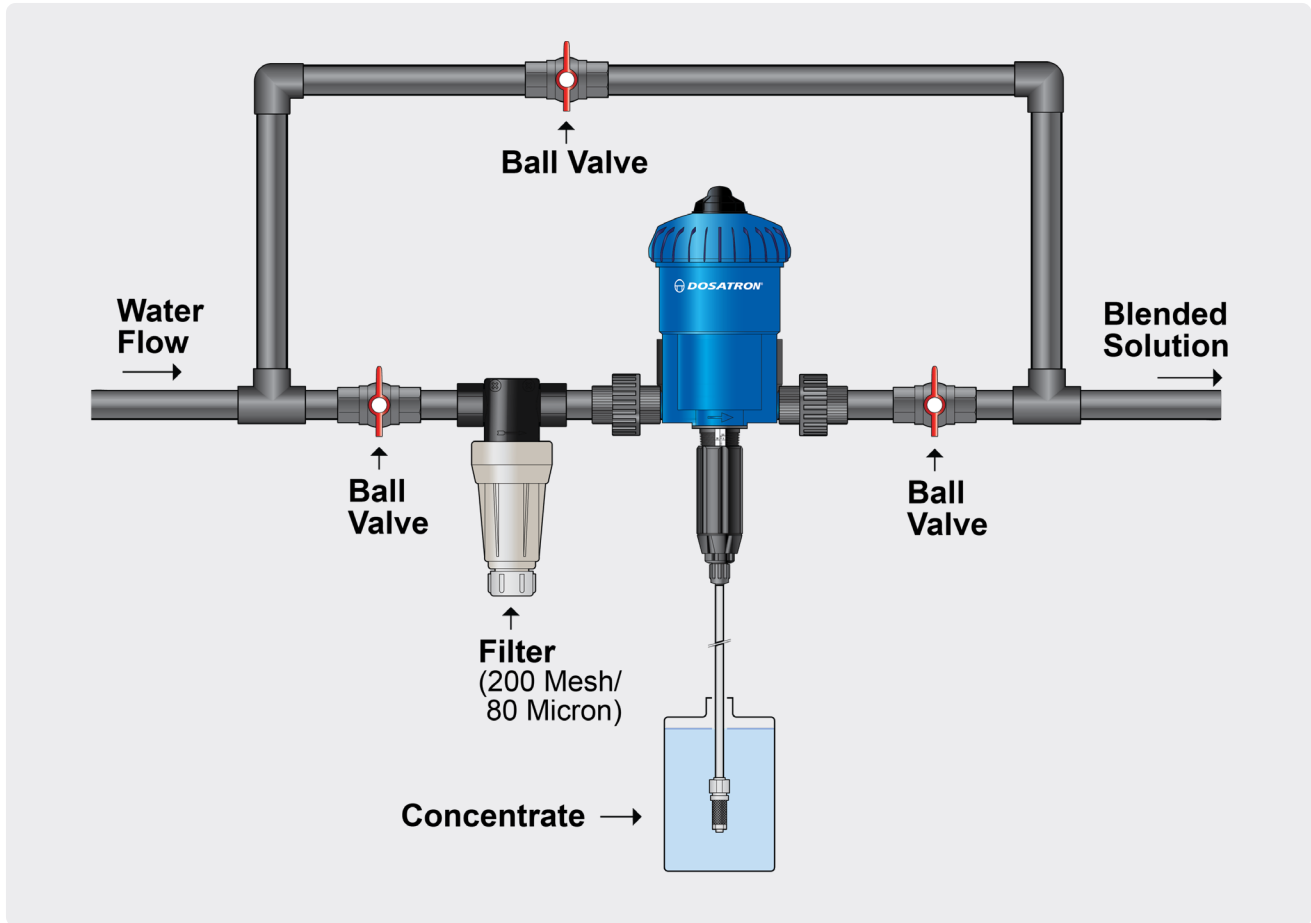

BYPASS INSTALLATION