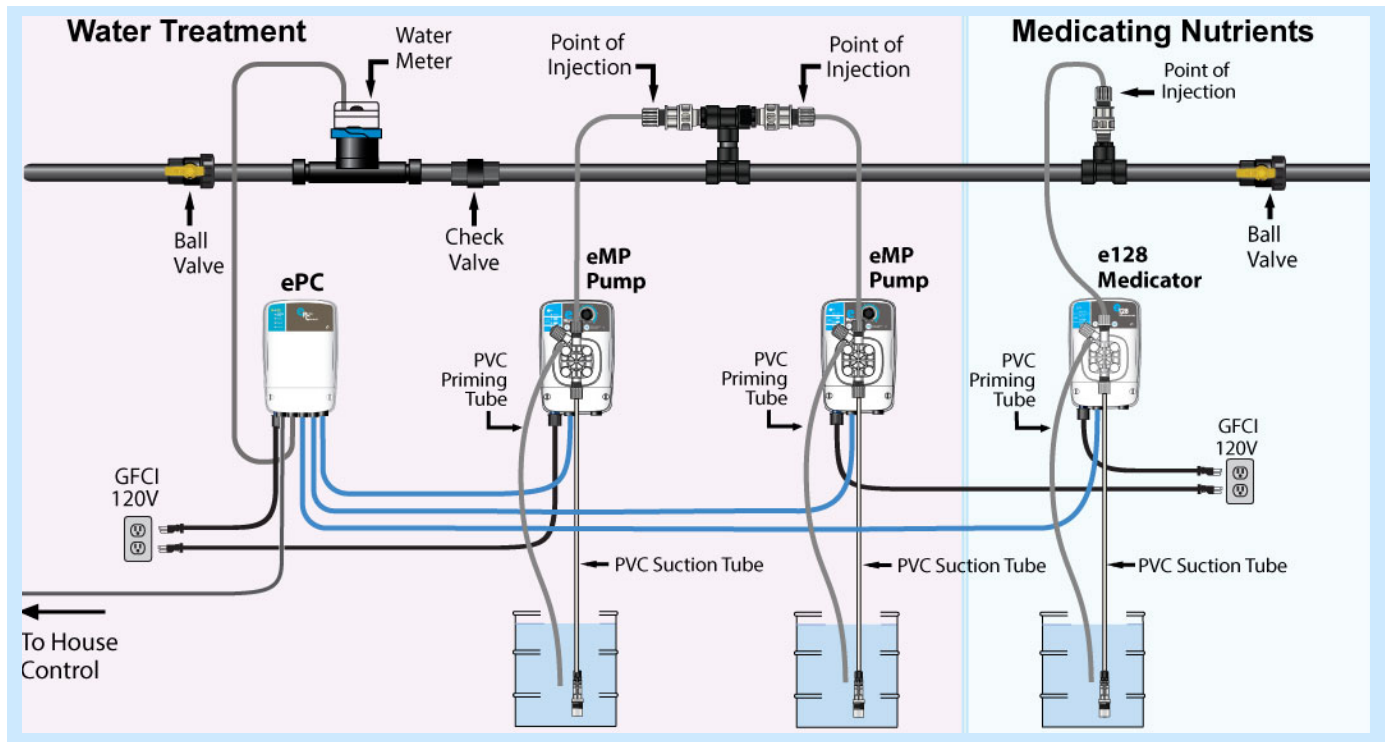

Part #: EPC-Pulse Control

e128 Panel With ePulse Control

Simple-to-install panel with Etatron e128 Medicator and ePulse Control. You can easily attach a 1PPG (1 pulse per 1-gallon) or 1PP10G (1 pulse per 10-gallons) water meter already hooked to your house control.

FEATURES:

- Panel is 17" x 24"
- Pre-plumbed, simply connect 3/4" FPT to your plumbing line or by a garden hose connection
- Includes ePulse Control

Part #: PE128.75IN1GPC

e128 Panel With Water Meter

The Etatron e128 Medicator, with a 3/4" 1 pulse per 1-gallon water meter, is built onto an easy-to-install panel.

FEATURES:

- Ships preassembled
- Panel is 17" x 24"
- Pre-plumbed, simply connect 3/4" FPT to your plumbing line or by garden hose connection

Part #: PE128.75IN1G

INSTALLATION ACCESSORIES

Water Meter

This totalizer water meter features:

3/4 " 1 Pulse per 1 Gallon Pictured
Part #: WM34-1PPG (1 pulse per 1-gal)
Part #: WM34-1PP10G (1 pulse per 10-gals)

LIVESTOCK WATER TREATMENT INSTALLATION

Make Etatron part of your water treatment and medication plan to provide a safe and adequate water supply for the production of healthy animals.