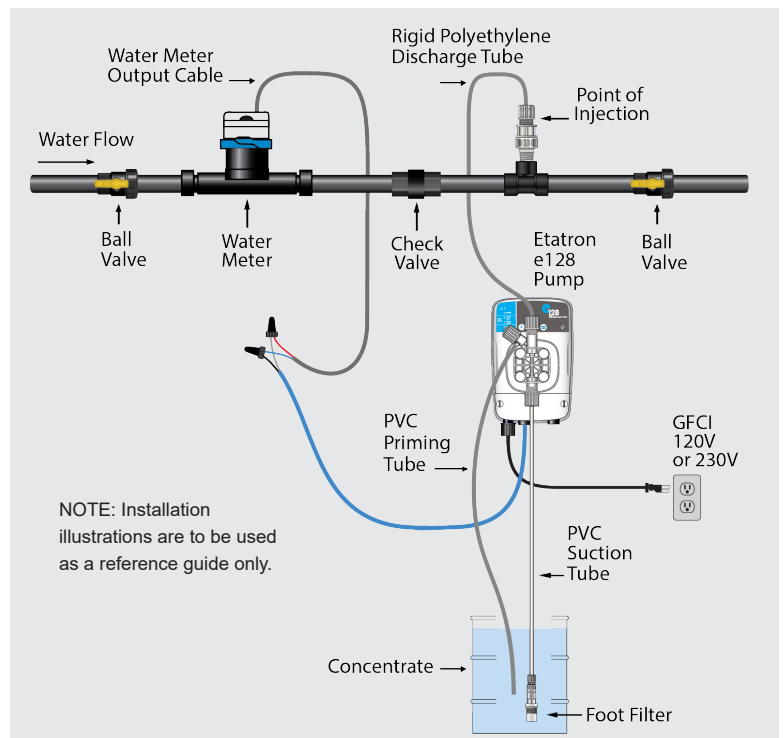

LIVESTOCK WATER TREATMENT

The Etatron eMP

Part #: eMP

A safe and adequate water supply is fundamental to the production of healthy animals, making a water treatment plan essential.

The Etatron **eMP** pump is the perfect answer to your water treatment, it is simple to use, highly reliable, and compact in size.

FEATURES

- Automatically adjusts injection speed to the water flow for proportional delivery
- Dual scale dial for easy stroke adjustment
- Operates with 1 pulse per 1 gallon or 1 pulse per 10 gallon water meter
- Superior diaphragm technology
- No squeeze tubes that can break
- Turns off automatically when the chemical container is empty
- Pump will turn OFF if pressure exceeds 145 PSI

MEDICATING MADE EASY

ePC - Pulse Control

The Etatron ePulse Control receives a reed input signal from a water meter and can send it up to four pumps. Perfect for a facility with a pulse water meter (1 pulse per 1-gallon or 1 pulse per 10-gallons) to eliminate communication problems between devices.