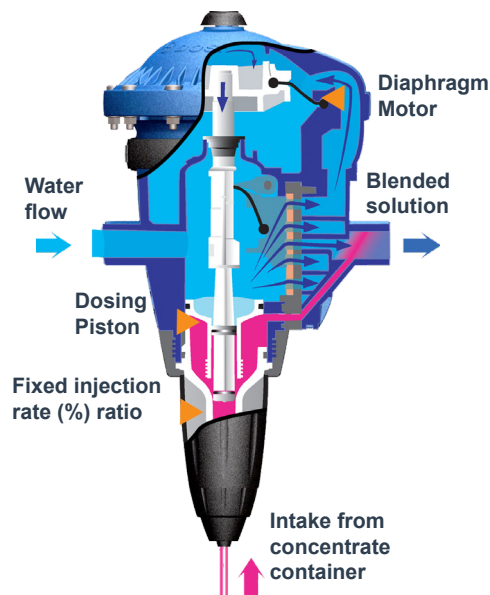

DOSATRON®
An Ingersoll Rand Business