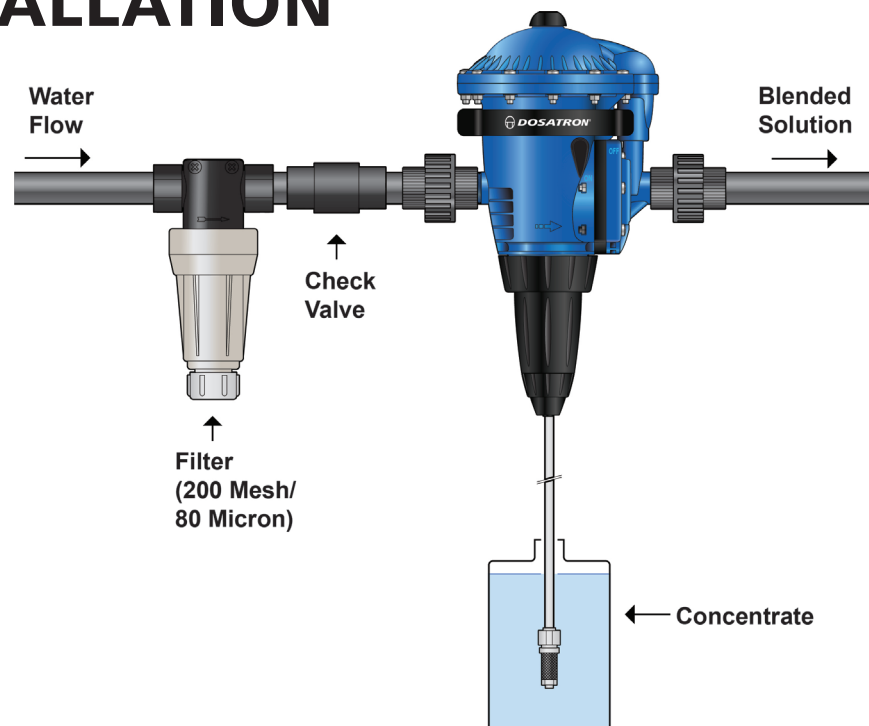

The DM11F has a wide flow range from 0.02 GPM up to 11 GPM. It is perfect for day-old chicks and also for weaners.

Dosatron's line of medicators can accurately dispense:

- Antibiotics and vitamins
- Electrolytes
- Chlorine
- Hydrogen Peroxide
- Vinegar and Iodine
- Line cleaners
- Nutritional supplements

DM11F Diaphragm
11 GPM
Fixed 1:128

 **DOSATRON**[®]
An Ingersoll Rand Business

UNIT SPECIFICATIONS

MODEL	D128R	D25F	D25RE2	DM11F	DM11RE3	D14MZ2	D45RE15	D40MZ2	D20S
MAX. FLOW	7 GPM	11 GPM	11 GPM	11 GPM	11 GPM	14 GPM	20 GPM	40 GPM	100 GPM
MIN. FLOW	0.09 GPM	0.05 GPM	0.05 GPM	0.02 GPM	0.02 GPM	0.05 GPM	.4 GPM	2.2 GPM	5 GPM
DILUTION RANGE	1:128 1:100 1:200	1:128 fixed	1:500 to 1:50	1:128 fixed	1:128 to 1:32	1:500 to 1:50	1:500 to 1:66	1:500 to 1:50	1:500 to 1:50
INJECTION PERCENTS	0.8 1.0 0.5	0.8%	0.2 to 2%	0.8%	0.8% to 3%	0.2% to 2%	0.2 to 1.5%	0.2 to 2%	0.2 to 2%
PRESSURE RANGE	7 to 70 PSI	4.3 to 85 PSI	4.3 to 85 PSI	1.5 to 85 PSI	2.2 to 57 PSI	4.3 to 85 PSI	7 to 70 PSI	4.3 to 116 PSI	2 to 120 PSI
CONNECTIONS	3/4" NPT	3/4" NPT	3/4" NPT	3/4" NPT	3/4" NPT	3/4" NPT	1" NPT	1 1/2" NPT	2" NPT

BYPASS INSTALLATION

UNIT OPERATION

BYPASS SWITCH

Optional Manual Bypass Switch
(DM11F includes built-in bypass)

Venturi

**LOW COST, COMPACT
PROPORTIONER
with BROAD
INJECTION RANGE!**

PERFECT FOR:

- LINE CLEANING/DISINFECTING
- BOOT WASH
- VEHICLE DISINFECTING
- COOL CELL PAD CLEANING/DISINFECTING

Dosatron
Proportioner
Part #:
DSA-VENTURI
(3"W x 5"H x 2"D)

An Ingersoll Rand Business

FEATURES

- 3/4" Polypropylene proportioner
- Built-in check valve
- Restricts flow
- Bypass valve
- 12 large, easy-to-change, color coded tips
- Self-cleaning
- Injection rates of 1:100 to 1:2.3
- Chemical resistant
- Simple turn of bypass handle changes function from dosing to rinsing