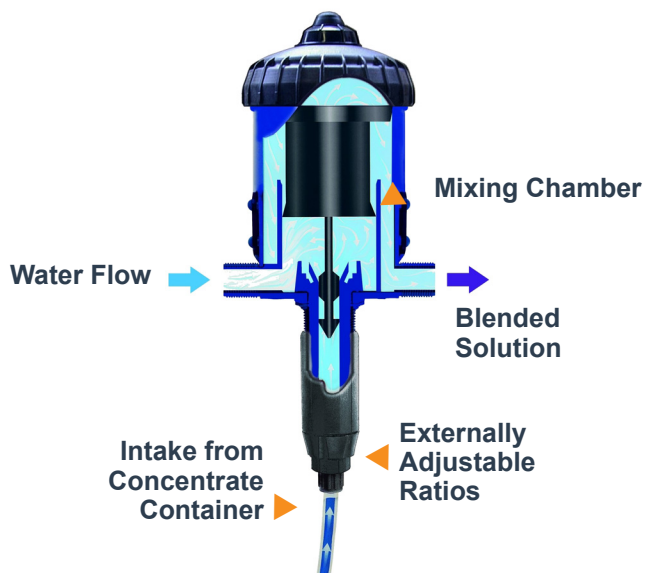

BYPASS INSTALLATION

UNIT OPERATION

BYPASS SWITCH

Optional Manual Bypass Switch
(DM11F includes built-in bypass)

Venturi

**LOW COST, COMPACT
PROPORTIONER
with BROAD
INJECTION RANGE!**

PERFECT FOR:

- LINE CLEANING/DISINFECTING
- BOOT WASH
- VEHICLE DISINFECTING
- COOL CELL PAD CLEANING/DISINFECTING

Dosatron
Proportioner
Part #:
DSA-VENTURI
(3"W x 5"H x 2"D)

An Ingersoll Rand Business

FEATURES

- 3/4" Polypropylene proportioner
- Built-in check valve
- Restricts flow
- Bypass valve
- 12 large, easy-to-change, color coded tips
- Self-cleaning
- Injection rates of 1:100 to 1:2.3
- Chemical resistant
- Simple turn of bypass handle changes function from dosing to rinsing

The e128 Medicator accurately injects:

- Antibiotics / Vitamins / Vaccinations
- Electrolytes
- Chlorine
- Vinegar and Iodine
- Acidification

▲
Part #: e128

e128 MEDICATOR	
Fixed at 1:128	
Pump capacity equivalent to an 11 GPM water-powered medicator	
Pump automatically compensates injection for variations in flow	
Self-priming pump head with manual air bleed for fast priming	
Suction alarm to detect when bucket is empty	
PVDF solenoid head for enhanced chemical resistance	
IP65 acid resistance housing	
Long lasting, unique one-piece, PTFE diaphragm design	
120 Volt, 60 Hz	
Connects to 1 pulse per gallon or 1 pulse per 10-gallon water meter	