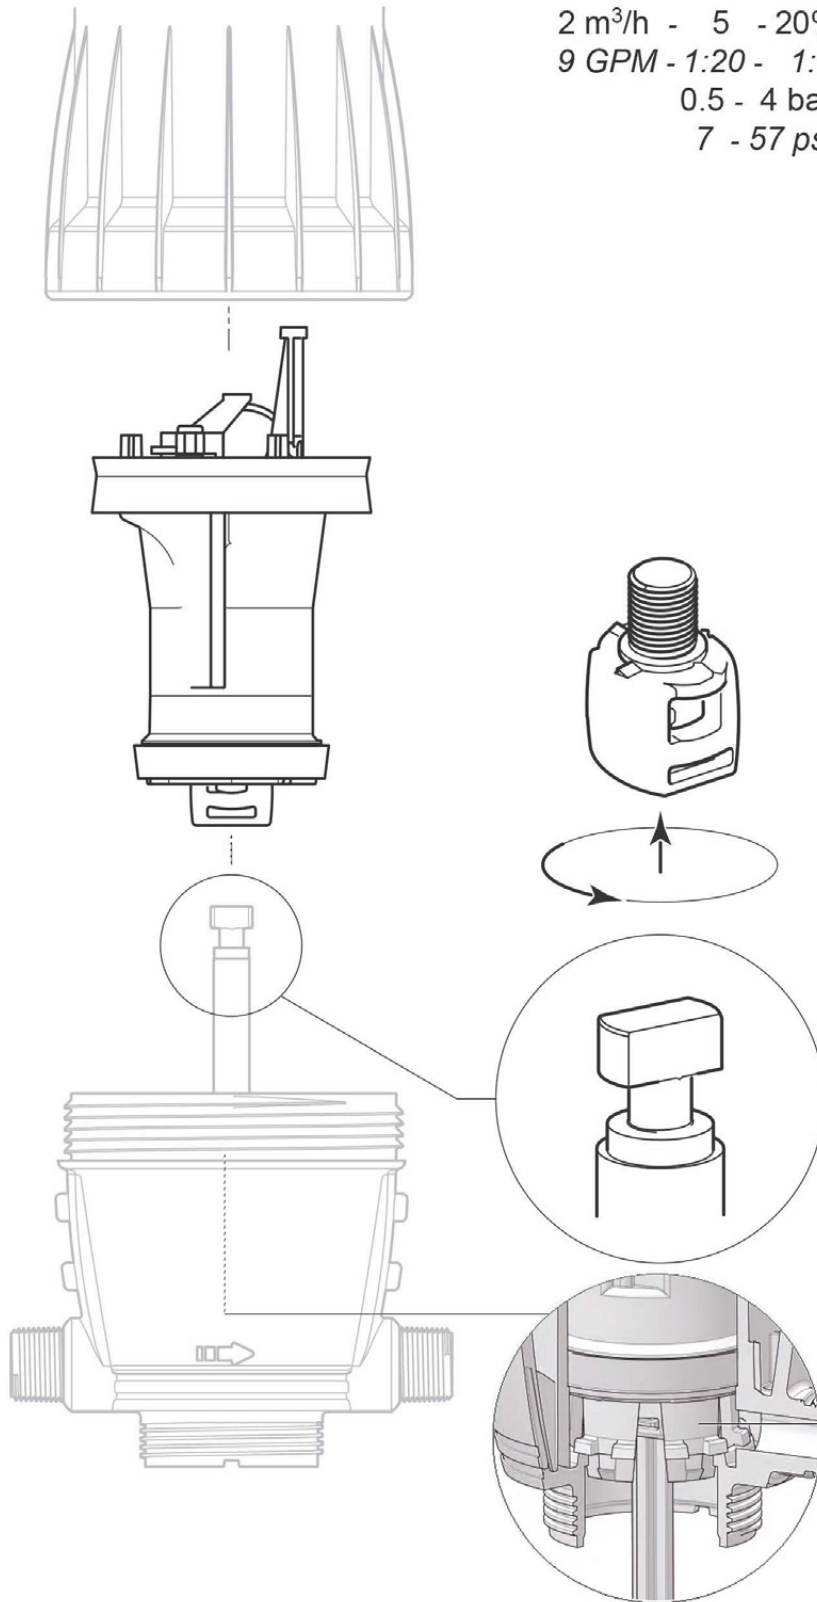

D14MZ520
For serial numbers
up to 13400000

2 m³/h - 5 - 20%
9 GPM - 1:20 - 1:5
0.5 - 4 bar
7 - 57 psi

PCDI030

PDI1135

C+M