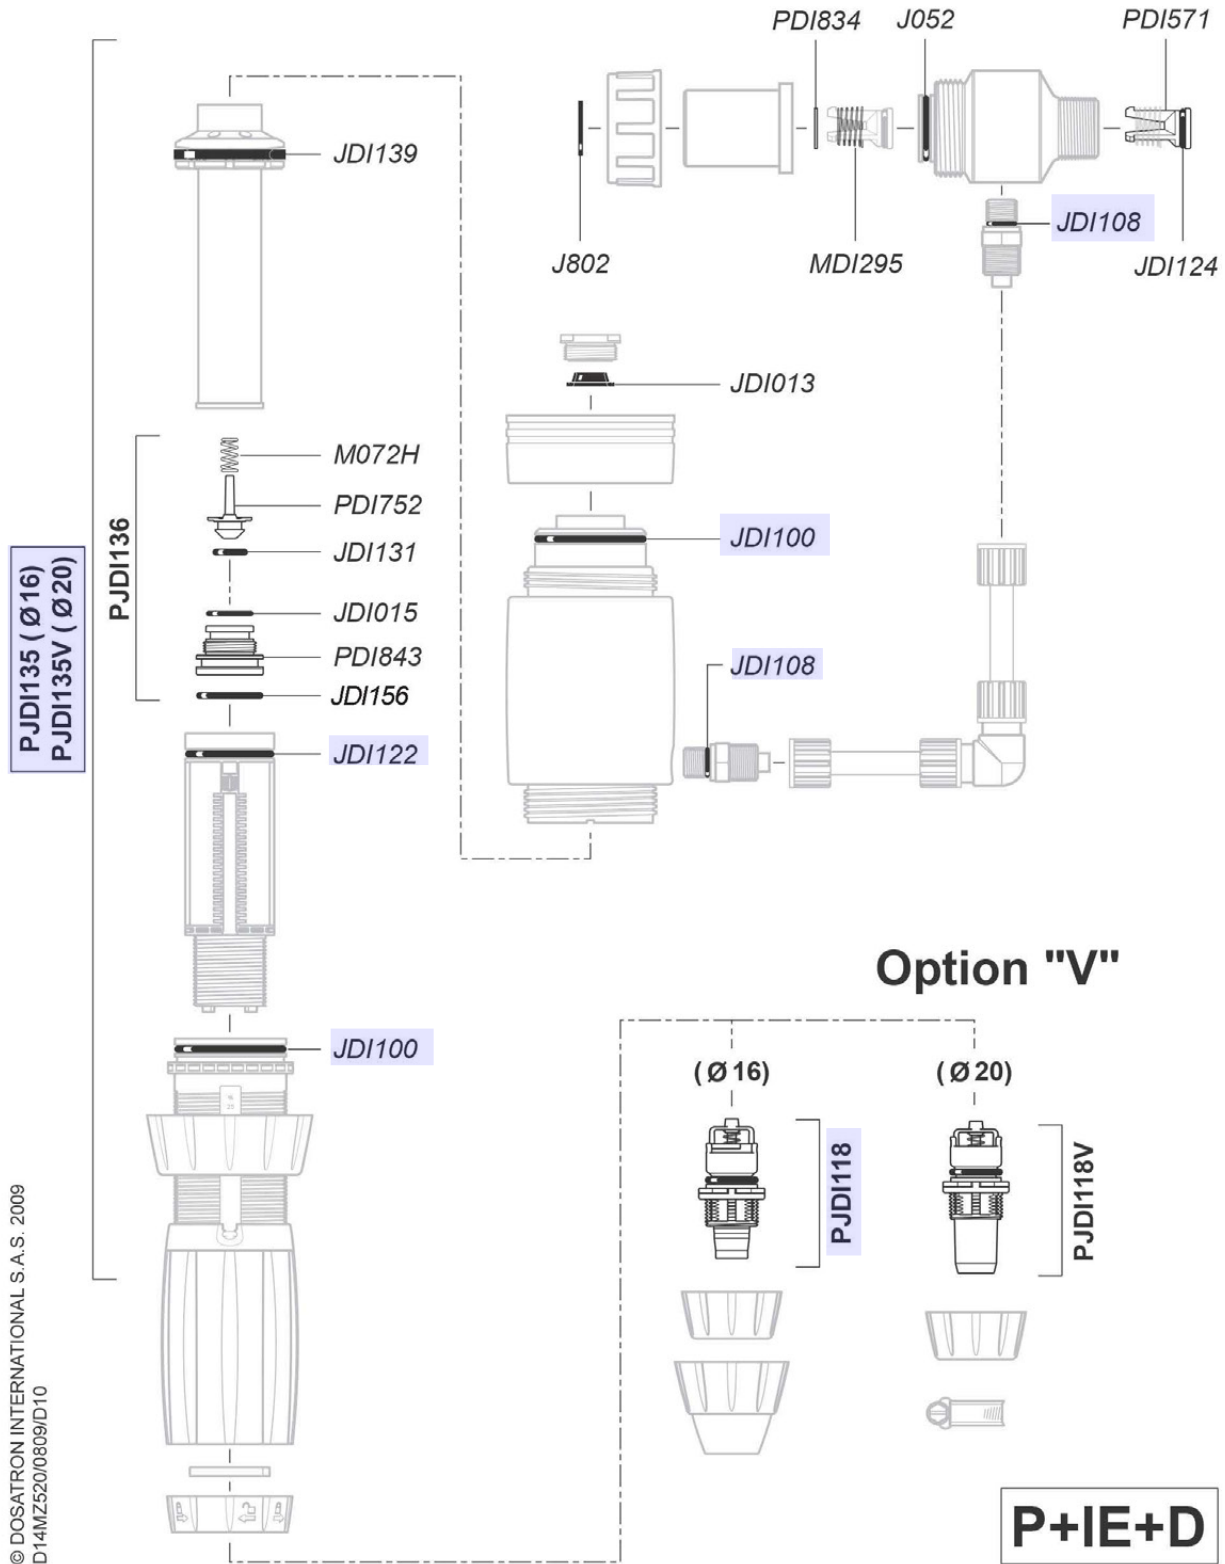

DOSATRON®

WATER POWERED DOSING TECHNOLOGY

D14MZ520 - 9 GPM SERIAL # UP TO 13400000

INTERACTIVE SCHEMATICS

UNIT SPECIFICATIONS

- 1:20 - 1:5
- 7 - 57 PSI
- 3/4" NPT Connection

SUGGESTED INSTALLATION

- 200 mesh/80 micron water filter prior to the unit
- One-way check valve down-stream from the unit for water hammer protection

PDI748

(Ø 20)

PJD118V

PDI747

20M046

D

D14MZ520

For serial numbers
up to 13400000

2 m³/h - 5 - 20%
9 GPM - 1:20 - 1:5
0.5 - 4 bar
7 - 57 psi

© DOSATRON INTERNATIONAL S.A.S. 2009
D14MZ520/0809/D10

D14MZ520

For serial numbers
up to 13400000

2 m³/h - 5 - 20%
9 GPM - 1:20 - 1:5
0.5 - 4 bar
7 - 57 psi

(Ø16)

(Ø20)

Option "V"