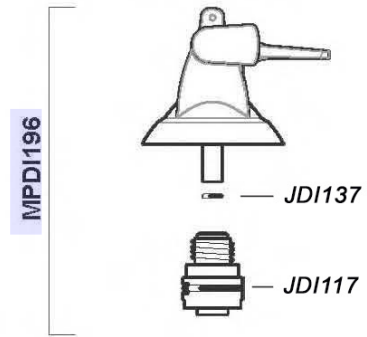

D14MZ520

For serial numbers
up to 13400000

2 m³/h - 5 - 20%
9 GPM - 1:20 - 1:5
0.5 - 4 bar
7 - 57 psi

Option