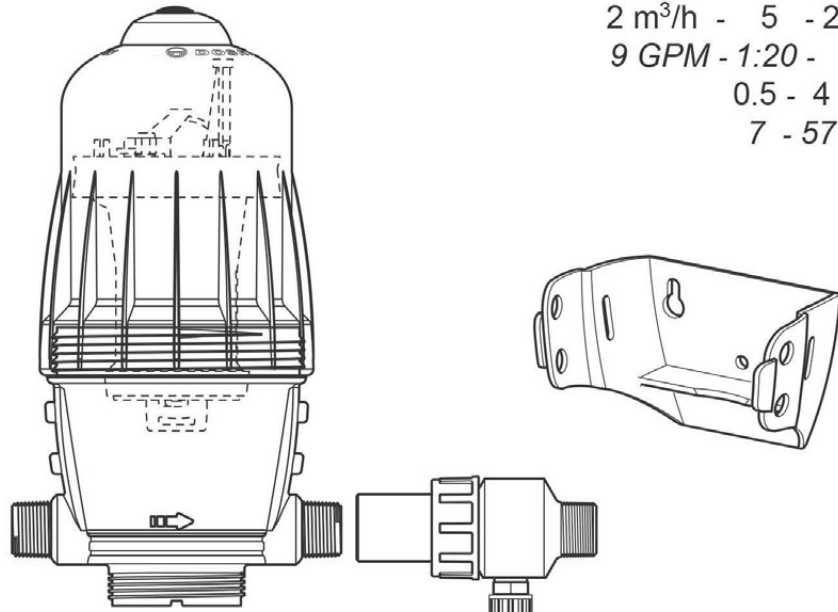

D14MZ520
For serial numbers
up to 13400000

2 m³/h - 5 - 20%
9 GPM - 1:20 - 1.5
0.5 - 4 bar
7 - 57 psi

C+M