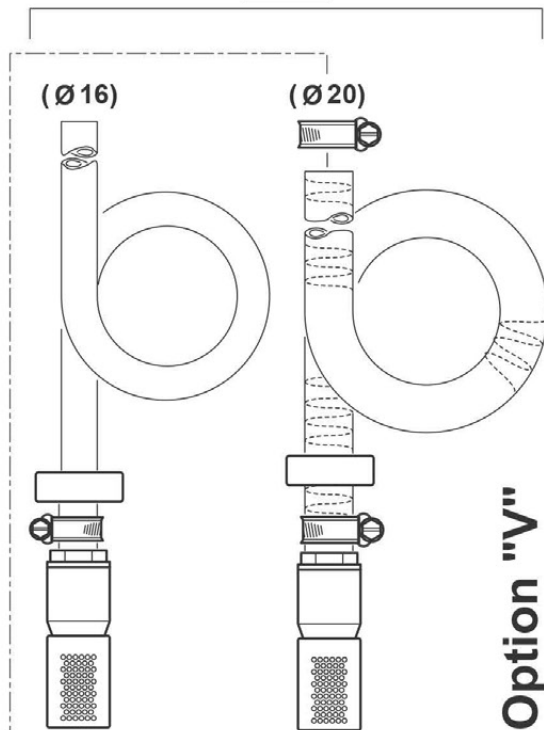

A

Option "V"

D