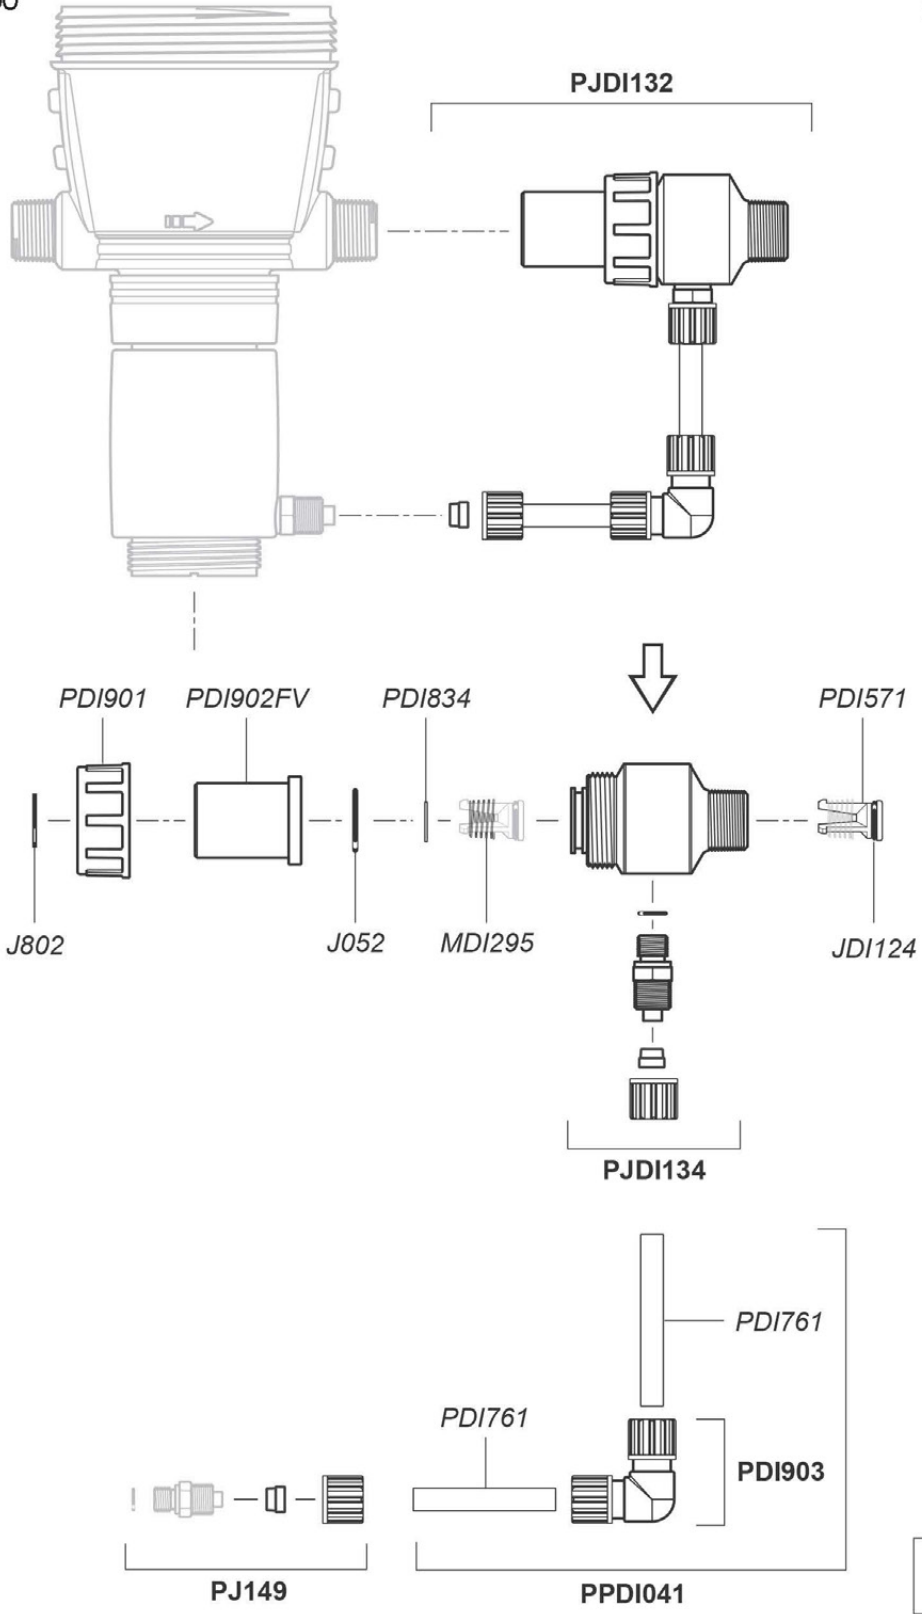

D14MZ520

For serial numbers
up to 13400000

2 m³/h - 5 - 20%
9 GPM - 1:20 - 1:5
0.5 - 4 bar
7 - 57 psi

© DOSATRON INTERNATIONAL S.A.S. 2009
D14MZ520/0809/D8