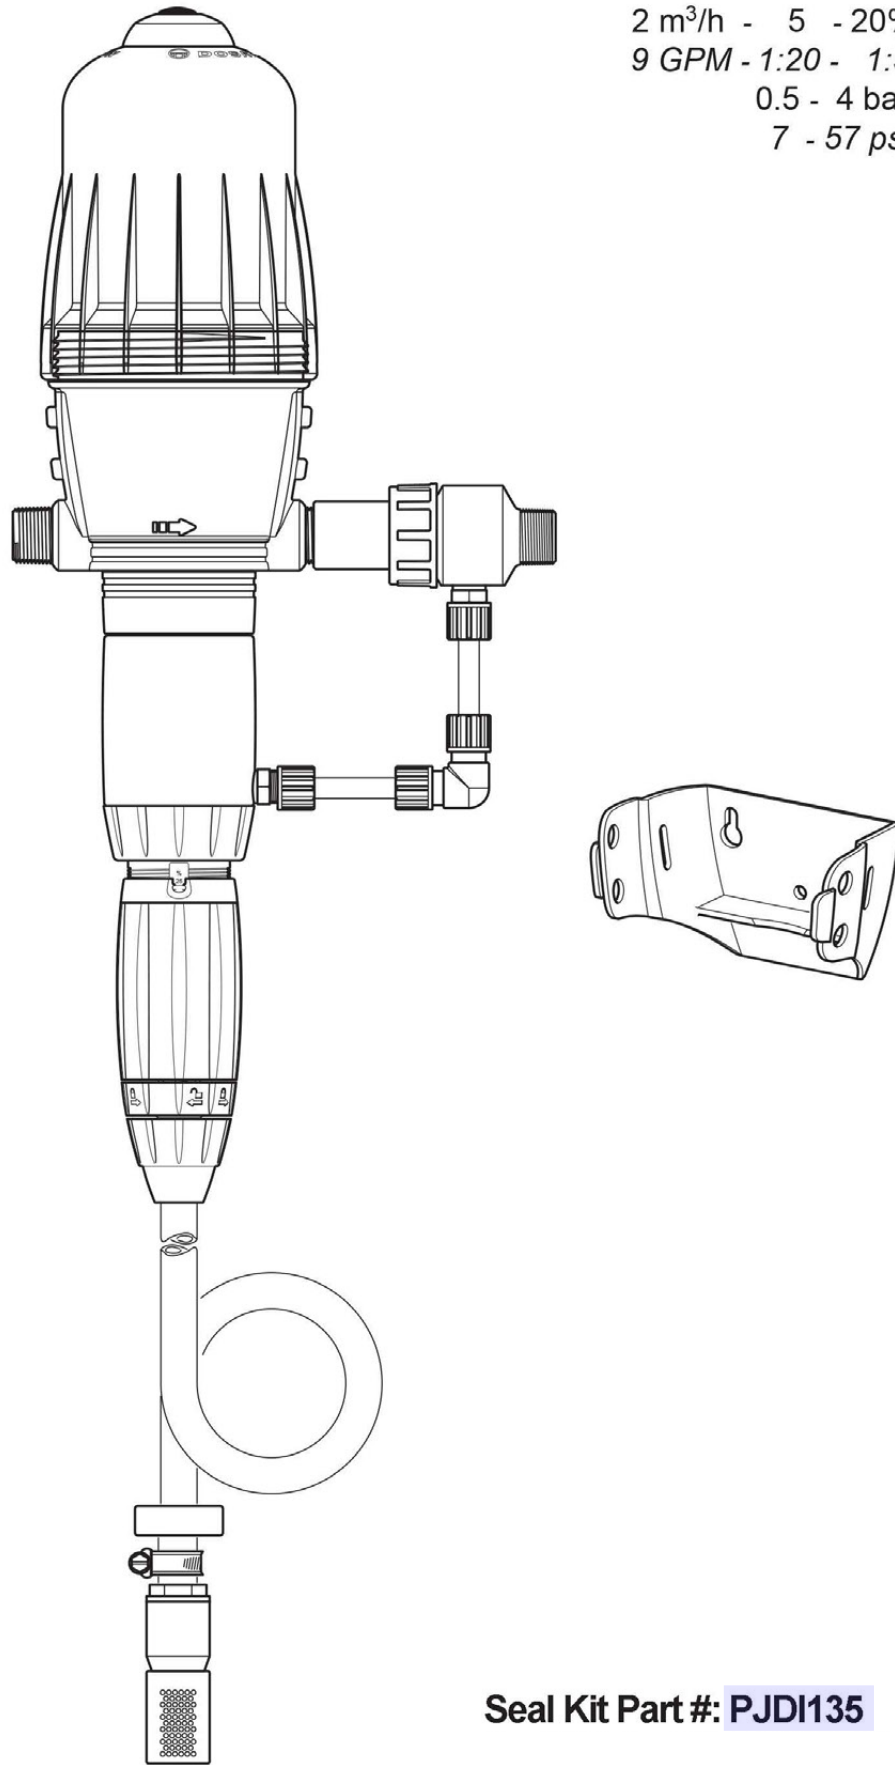

DOSATRON®

WATER POWERED DOSING TECHNOLOGY

D14MZ520 - 9 GPM SERIAL # UP TO 13400000

INTERACTIVE SCHEMATICS

UNIT SPECIFICATIONS

- 1:20 - 1:5
- 7 - 57 PSI
- 3/4" NPT Connection

SUGGESTED INSTALLATION

- 200 mesh/80 micron water filter prior to the unit
- One-way check valve down-stream from the unit for water hammer protection

SUGGESTED MAINTENANCE

- Injection Seal Kit
Part #: [PJDI135](#)
For yearly maintenance

DOCUMENT INSTRUCTIONS

- Click on a part #, to visit item page
- Click arrow back from item page, to return to this document

D14MZ520

For serial numbers
up to 13400000

2 m³/h - 5 - 20%
9 GPM - 1:20 - 1:5
0.5 - 4 bar
7 - 57 psi

© DOSATRON INTERNATIONAL S.A.S. 2009
D14MZ520/0809/D1

Seal Kit Part #: **PJDI135**

D14MZ520
For serial numbers
up to 13400000