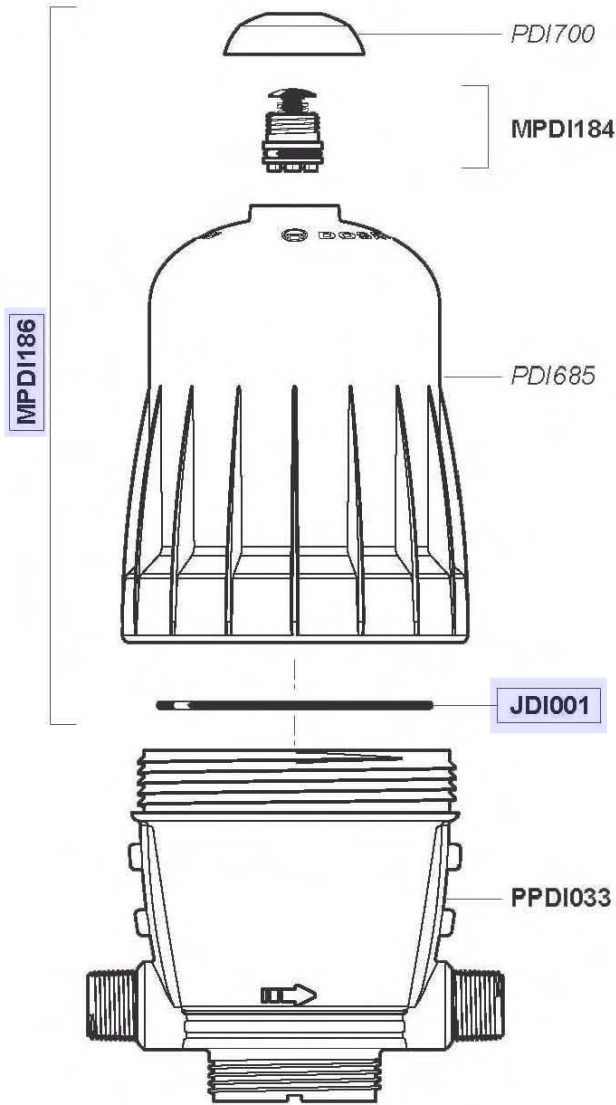

D14MZ520

For serial numbers
up to 13400000

2 m³/h - 5 - 20%
9 GPM - 1:20 - 1:5
0.5 - 4 bar
7 - 57 psi