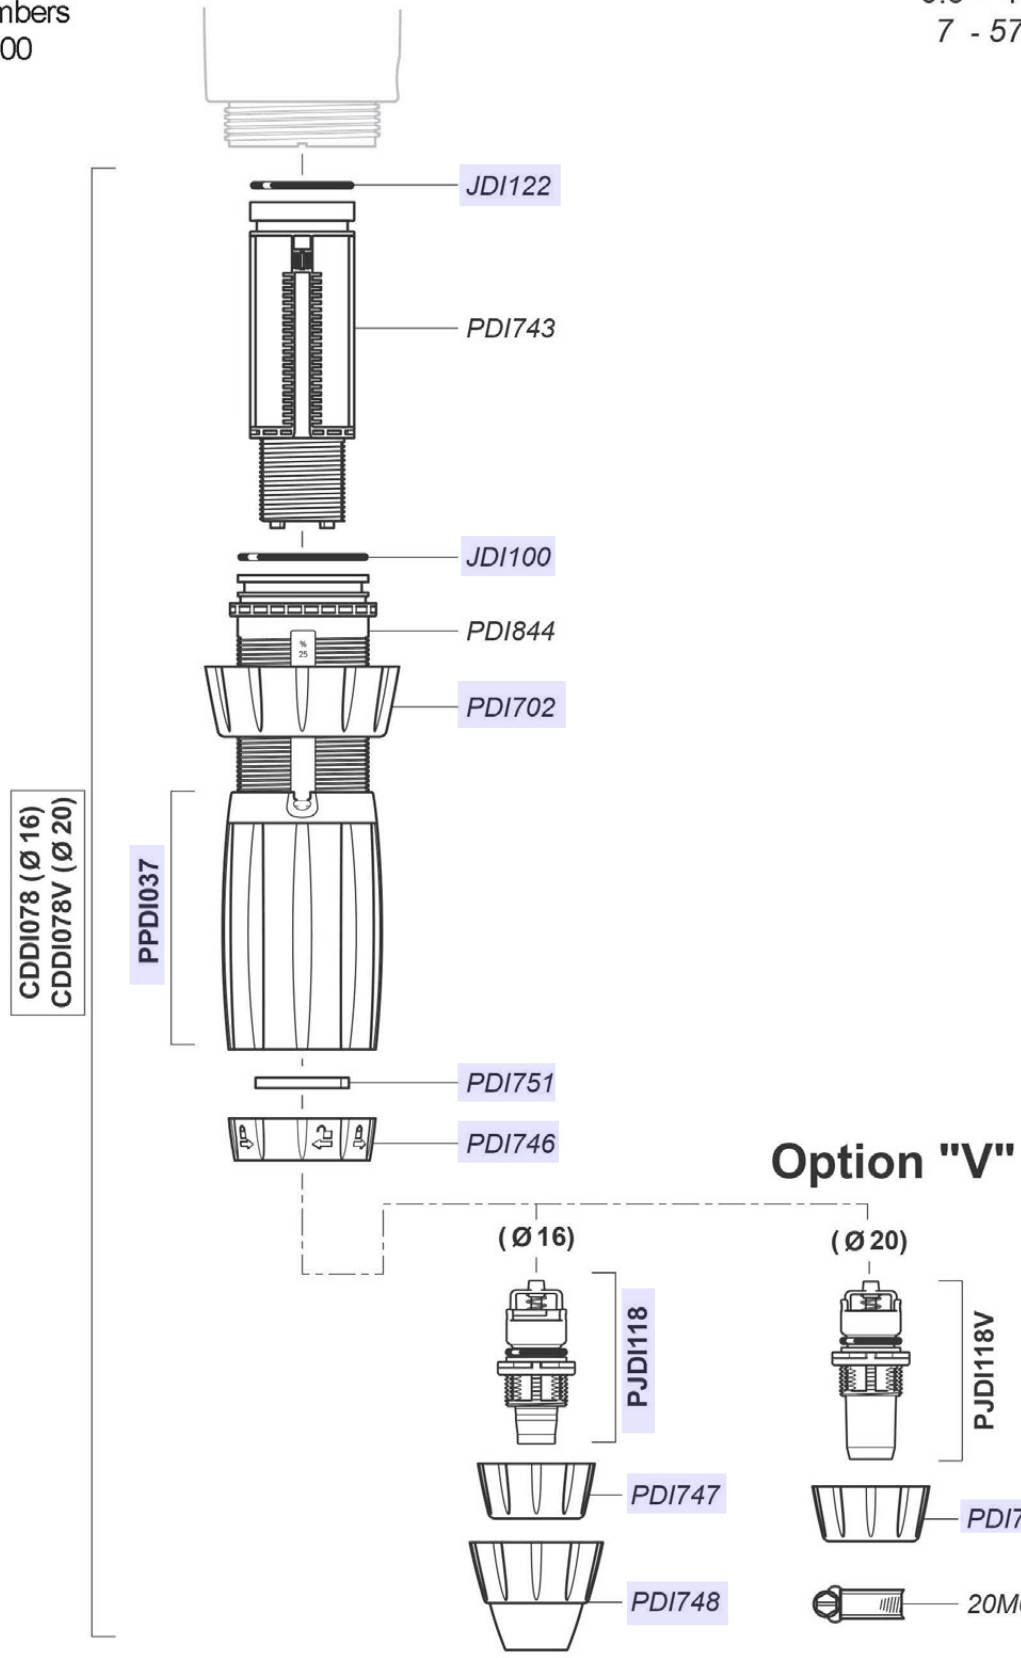

DOSATRON®

WATER POWERED DOSING TECHNOLOGY

D14MZ520 - 9 GPM SERIAL # UP TO 13400000

INTERACTIVE SCHEMATICS

UNIT SPECIFICATIONS

- 1:20 - 1:5
- 7 - 57 PSI
- 3/4" NPT Connection

SUGGESTED INSTALLATION

- 200 mesh/80 micron water filter prior to the unit
- One-way check valve down-stream from the unit for water hammer protection

D14MZ520

For serial numbers
up to 13400000

2 m³/h - 5 - 20%
9 GPM - 1:20 - 1:5
0.5 - 4 bar
7 - 57 psi

CDDI078 (Ø 16)
CDDI078V (Ø 20)

PPDI037

JDI122

PDI743

JDI100

PDI748

(Ø 20)

PJD118V

PDI747

20M046

D

D14MZ520

For serial numbers
up to 13400000

(Ø16)

(Ø20)

Option "V"