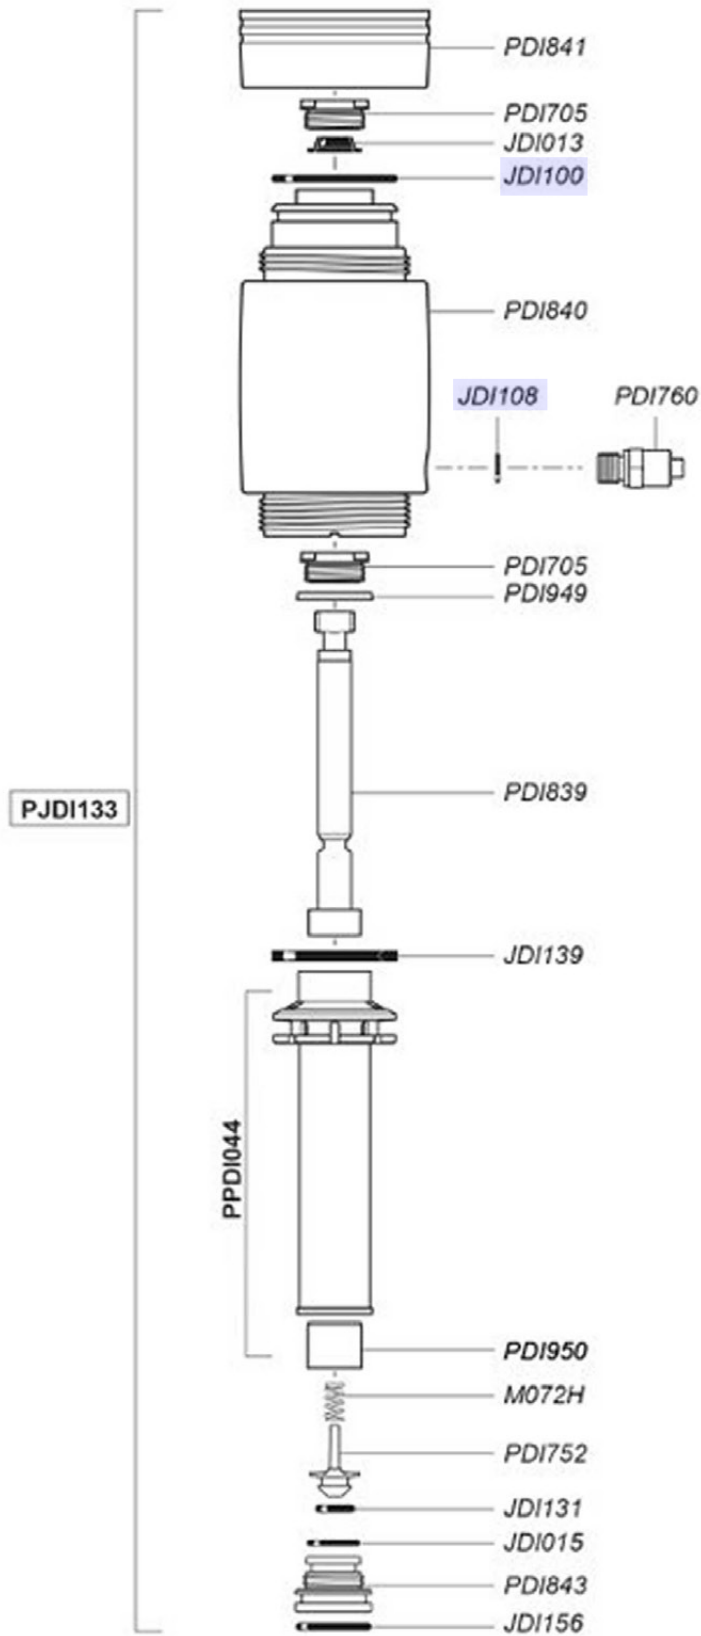

D14MZ520

For serial numbers
up to 13400000

2 m³/h - 5 - 20%
9 GPM - 1:20 - 1:5
0.5 - 4 bar
7 - 57 psi