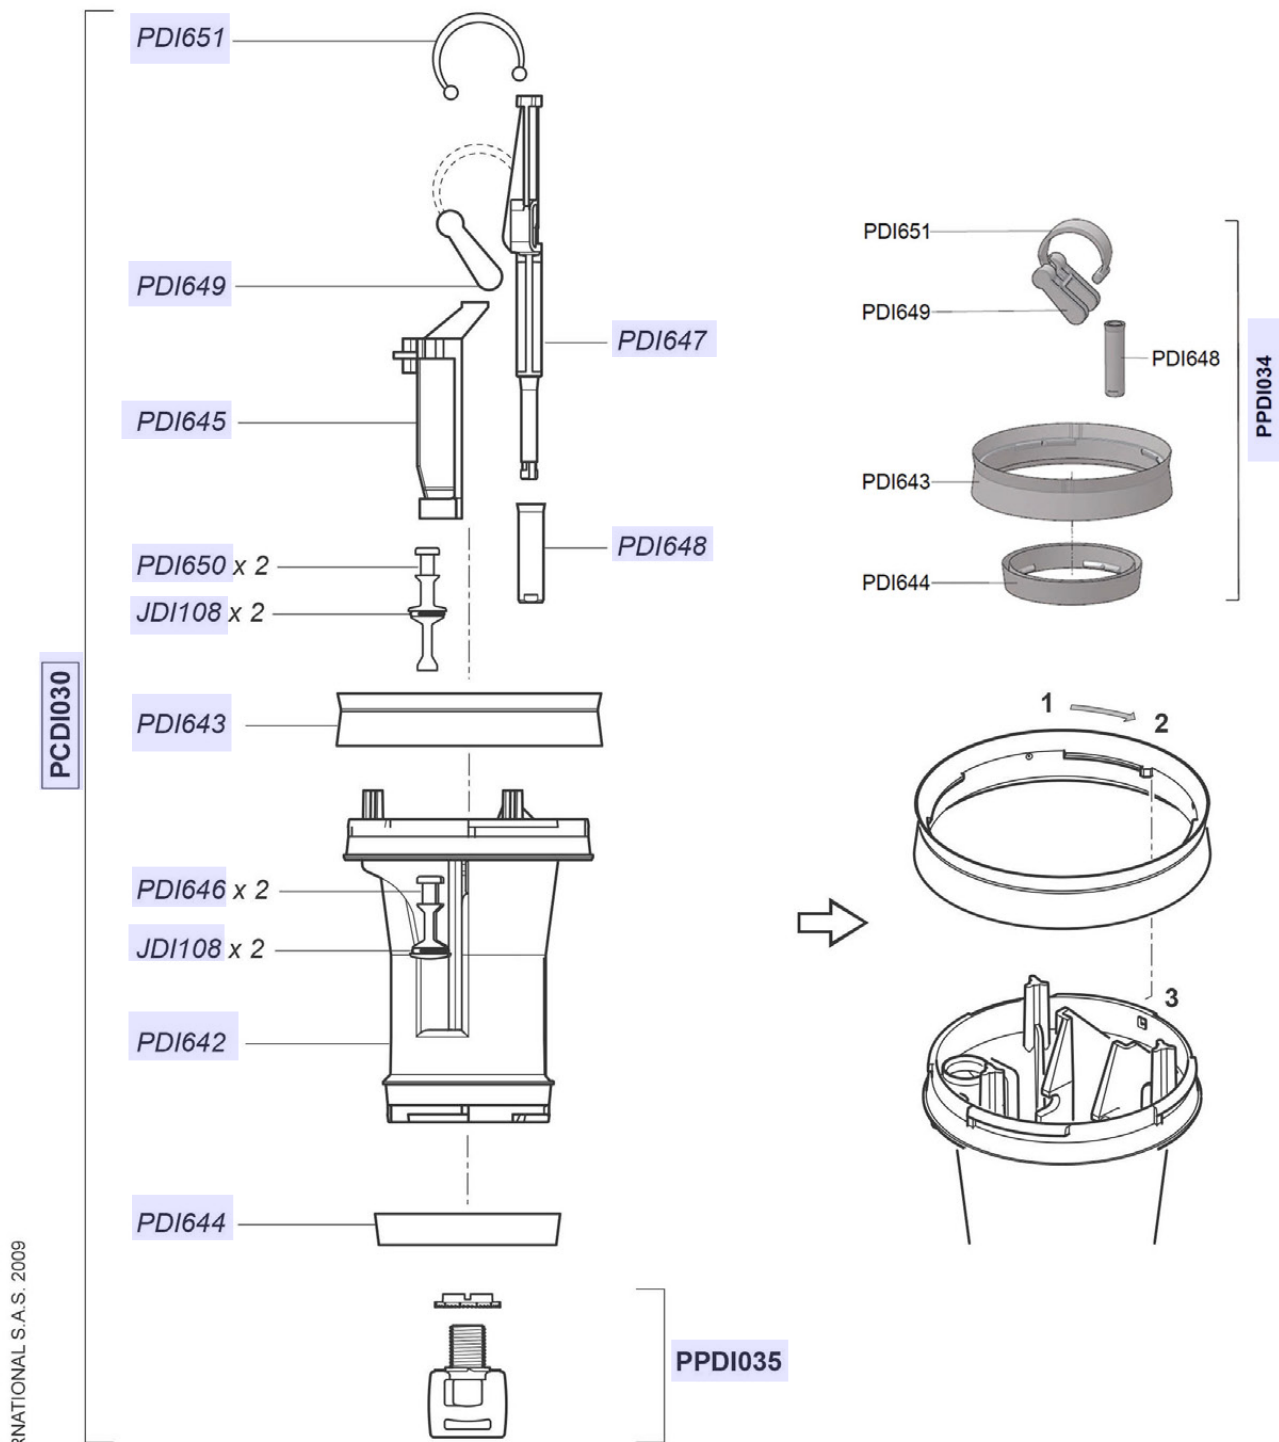

D14MZ520

For serial numbers
up to 13400000

2 m³/h - 5 - 20%
9 GPM - 1:20 - 1:5
0.5 - 4 bar
7 - 57 psi

© DOSATRON INTERNATIONAL S.A.S. 2009
D14MZ520/0809/D5