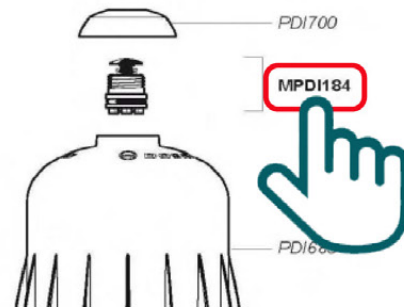

DOCUMENT INSTRUCTIONS

- Click on a part #, to visit item page
- Click arrow back from item page, to return to this document