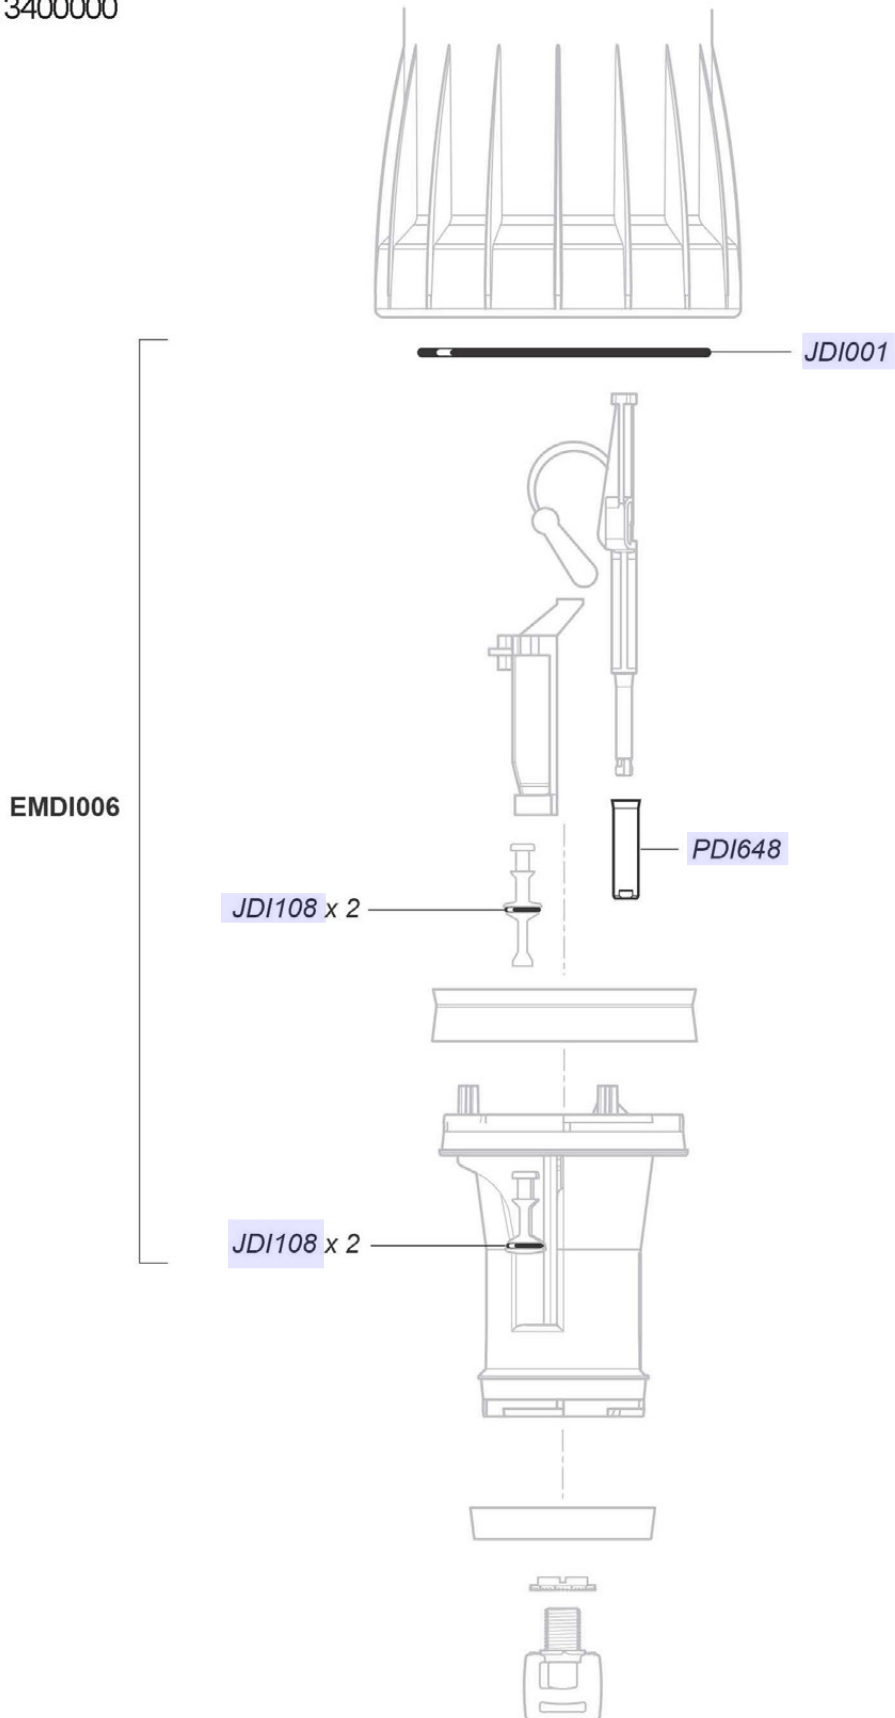

DOSATRON®

WATER POWERED DOSING TECHNOLOGY

D14MZ520 - 9 GPM SERIAL # UP TO 13400000

INTERACTIVE SCHEMATICS

UNIT SPECIFICATIONS

- 1:20 - 1:5
- 7 - 57 PSI
- 3/4" NPT Connection

SUGGESTED INSTALLATION

- 200 mesh/80 micron water filter prior to the unit
- One-way check valve down-stream from the unit for water hammer protection

For serial numbers
up to 13400000

2 m³/h - 5 - 20%
9 GPM - 1:20 - 1:5
0.5 - 4 bar
7 - 57 psi

© DOSATRON INTERNATIONAL S.A.S. 2009
D14MZ520/0809/D5

D14MZ520

For serial numbers
up to 13400000

2 m³/h - 5 - 20%
9 GPM - 1:20 - 1:5
0.5 - 4 bar
7 - 57 psi

D14MZ520

For serial numbers
up to 13400000

2 m³/h - 5 - 20%
9 GPM - 1:20 - 1:5
0.5 - 4 bar
7 - 57 psi

CDDI078 (Ø 16)
CDDI078V (Ø 20)

PPDI037

JDI122

PDI743

JDI100

(Ø16)

(Ø20)

Option "V"