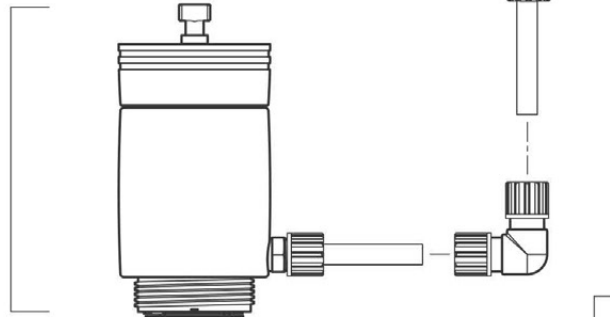

D14MZ520
For serial numbers
up to 13400000

2 m³/h - 5 - 20%
9 GPM - 1:20 - 1.5
0.5 - 4 bar
7 - 57 psi

C+M

P+IE

A

Option "V"

D